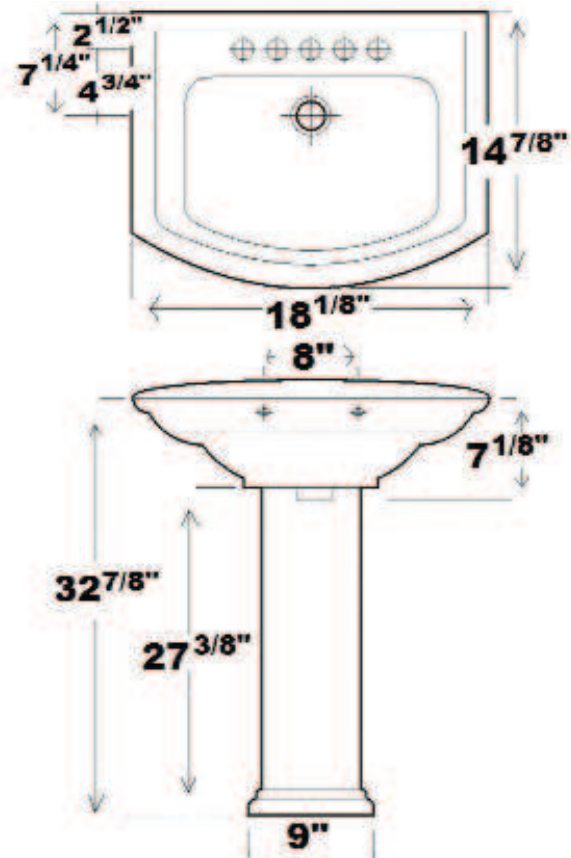

WASHINGTON 460 PEDESTAL LAVATORY

Cat. No.
3-38X

Faucet not included

W: 18 1/8"
D: 14 7/8"
H: 33 3/4"
Flange: 1 5/8"

Features:

- ▶ Made of Vitreous China
- ▶ Available for Single Hole, 4" CC or 8" Widespread
- ▶ Can be Installed Using Toggle or Molly Bolts (not- included)

*For ease of installation order one of the following:
Hangers (pair) \$4.75
Bracket (one) \$11.50

Colors:

WH White

Meets or exceeds the following specifications: ASME A112.19.2 2008 and CSA B45.1-08 for ceramic plumbing fixtures.

Interior Dimensions:

Basin Interior: 13" x 8"
Basin Depth: 6"
Mount bolts height: 31"
Mount holes cc: 8"
Spout hole: 1 1/4"

Dimensions of fixture are nominal and may vary within the range of tolerances established by ASMEI Standard A112.19.2-2008. Dimensions and specifications subject to change without notice.