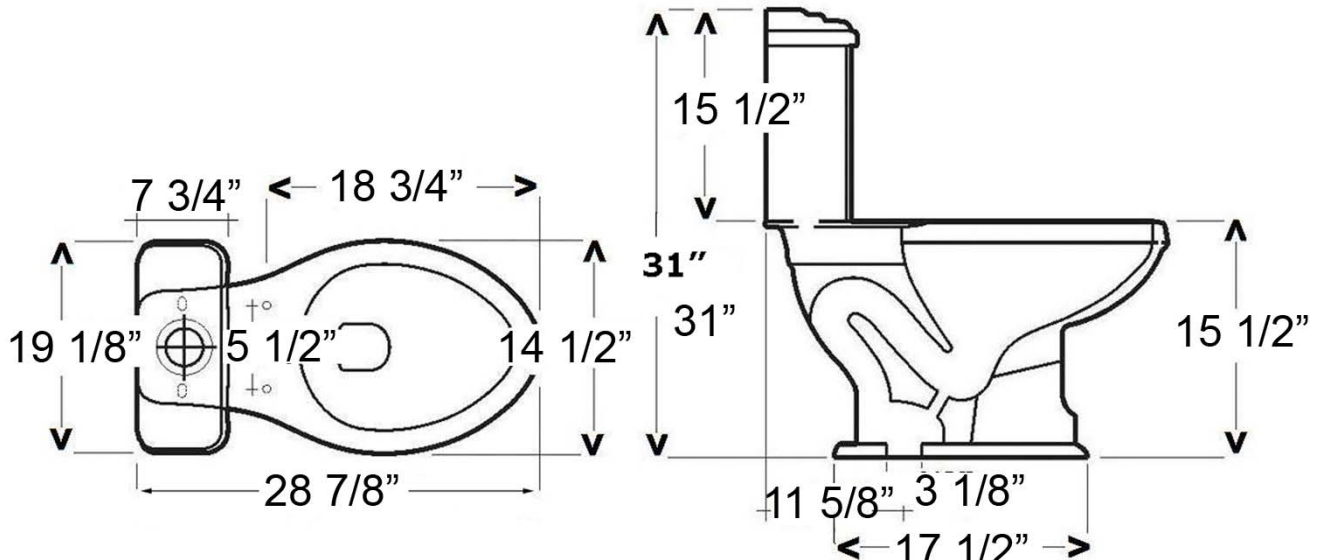

# VICTORIA ELONGATED FRONT TOILET

Cat. No.  
2-525

Seat NOT included

W: 19 1/8"

D: 28 7/8"

H: 31"

Bowl Height: 15 1/2"

Footprint: 10" x 17 1/2"

## Features:

- ▶ Made of Vitreous China
- ▶ Syphon Jet Flush, 1.6 GPF
- ▶ White Plastic Flush Handle Included
- ▶ Decorative Flush Handle Available in 4 Finishes (5595)
- ▶ Soft Close Seat Available in 3 Colors (SCSEL)

Dimensions of fixture are nominal and may vary within the range of tolerances established by ASME Standard A112.19.2-2008. Dimensions and specifications subject to change without notice.