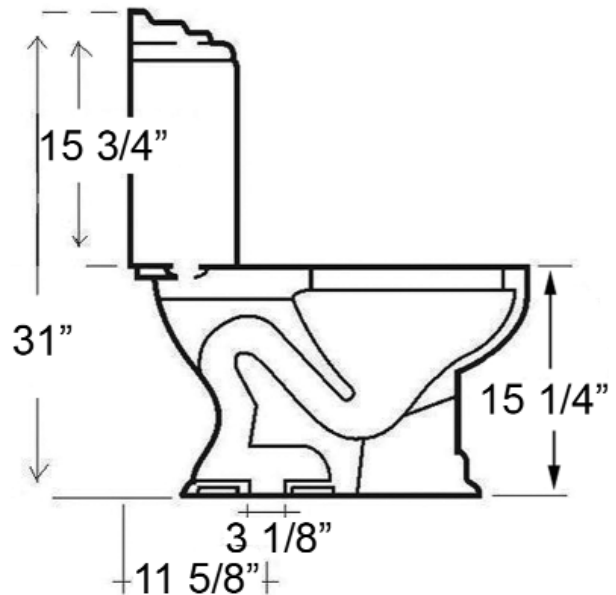

VICTORIA ROUND FRONT TOILET

Cat. No.
2-523

Seat NOT included

W: 19 1/8"
D: 26 3/8"
H: 31"

Bowl Height: 15 1/4"
Footprint: 10" x 17 1/2"

Features:

- ▶ Made of Vitreous China
- ▶ Syphon Jet Flush
- ▶ 1.6 GPF
- ▶ Glazed Trapway
- ▶ White Plastic Flush Handle Included
- ▶ Decorative Flush Handle Available in 4 Finishes (5595)
- ▶ Soft Close Seat Available in 3 Colors (SCSRF)

Colors:

WH White
BQ Bisque
BL Black

Handle Finishes:

BP Polished Brass
CP Polished Chrome
SN Brushed Nickel
PN Polished Nickel

Compliance Certification

Meets or exceeds the following specifications: ASME A112.19.2-2008 and CSA B45.1-08 for ceramic plumbing fixtures.

Dimensions of fixture are nominal and may vary within the range of tolerances established by ASME Standard A112.19.2-2008. Dimensions and specifications subject to change without notice.