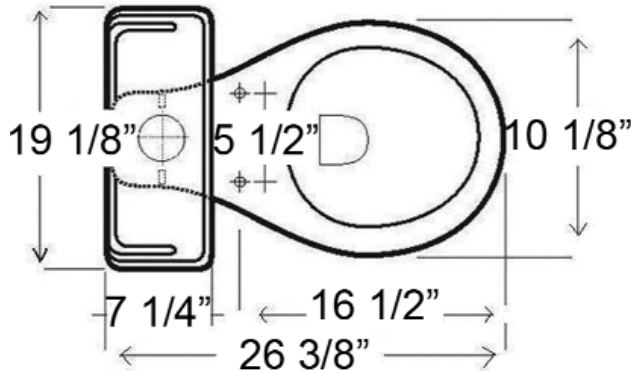

VICTORIA ROUND FRONT TOILET

Cat. No.
2-523

Seat NOT included

W: 19 1/8"
D: 26 3/8"
H: 31"

Bowl Height: 15 1/4"
Footprint: 10" x 17 1/2"

Features:

- ▶ Made of Vitreous China
- ▶ Syphon Jet Flush
- ▶ 1.6 GPF
- ▶ Glazed Trapway
- ▶ White Plastic Flush Handle Included
- ▶ Decorative Flush Handle Available in 4 Finishes (5595)
- ▶ Soft Close Seat Available in 3 Colors (SCSRF)

Colors:

WH White
BQ Bisque
BL Black

Handle Finishes:

BP Polished Brass
CP Polished Chrome
SN Brushed Nickel
PN Polished Nickel

Compliance Certification

Meets or exceeds the following specifications: ASME A112.19.2-2008 and CSA B45.1-08 for ceramic plumbing fixtures.

Dimensions of fixture are nominal and may vary within the range of tolerances established by ASME Standard A112.19.2-2008. Dimensions and specifications subject to change without notice.