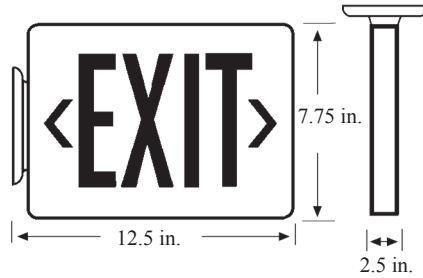

FEATURES & SPECIFICATIONS

- LED Exit & Battery Backup
- Completely self-contained.
- Fully Automatic Operation.
- Push to test switch.
- Universal transformer for 120 or 277 VAC.
- LED Lamp Life of 25 Years.
- Universal mounting plate.

DIMENSIONS

ORDERING INFORMATION

Series	Canopy	Number of Faces	Panel Color Letters/Background	Housing Color	Damp Location
XT	U - Universal mounting canopy included	1-Single Face 2-Double Face	R - Red G - Green RG - Red & Green lenses included.	W - White B - Black	Yes Yes