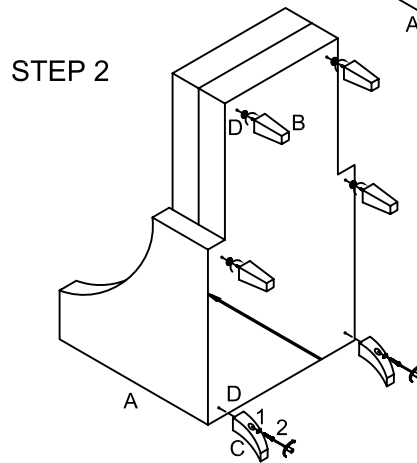

UTTERMOST

Assembly Instruction

ITEM#23020

Component List:

- A.Chaise. . . . . 1pc.
- B.Front Leg. . . . . 4pcs.
- C.Back Leg. . . . . 2pcs.
- D.Plastic Washer. . . . 4pcs.

Hardware List:

- 1.Bolt. . . . . 2pcs.
- 2.Flat Washer. . . . . 2pcs.

Step 1. Put the **Chaise (A)** on a soft, clean place as shown. Unzip the compartment located on the bottom of **Chaise (A)**. Remove the **Front Legs (B)**, **Back Legs (C)** and **Plastic Washer (D)** packed inside. Close zipper.

Step 2. Screw the **Front Legs (B)** along with **Plastic Washer (D)** to the bottom of arms as shown. Tighten **Bolt (1)** into **Flat Washer (2)** and **Back Leg (C)** to the bottom of center with Phillips screwdriver (not provide) as shown.

Step 3. Turn **Chaise (A)** upright.

Assembly is complete now.
Thank you for your purchase.