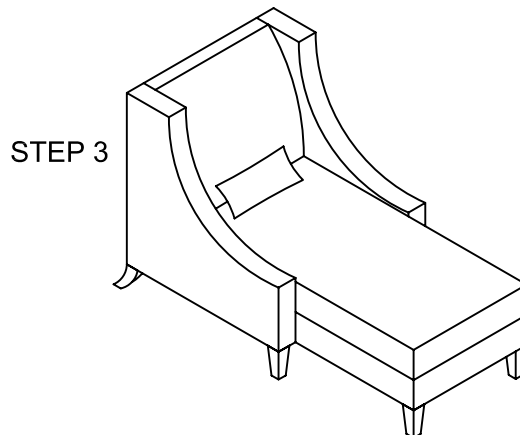

Step 3. Turn **Chaise (A)** upright.