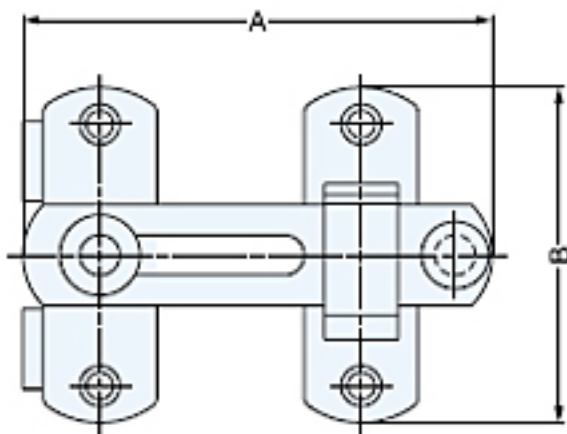

BAR LATCH

SSL-50, 70, 100

Installation

Item No.	A	B	Weight (g)	Box (pcs)	Carton (pcs)
SSL- 50	50 (1-31/32")	35 (1-3/8")	32	20	600
SSL- 70	70 (2-3/4")	50(1-31/32")	68	20	360
SSL-100	100 (3-15/16")	70(2-3/4")	142	10	160