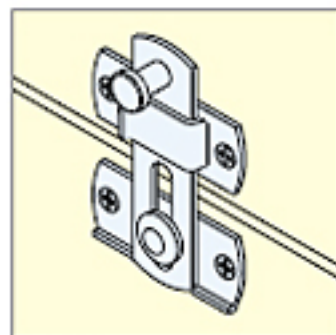

BAR LATCH

SSL-50, 70, 100

Installation

Item No.	A	B	Weight (g)	Box (pcs)	Carton (pcs)
SSL- 50	50 (1-31/32")	35 (1-3/8")	32	20	600
SSL- 70	70 (2-3/4")	50(1-31/32")	68	20	360
SSL-100	100 (3-15/16")	70(2-3/4")	142	10	160

Material	Finish
304 Stainless Steel	Polished