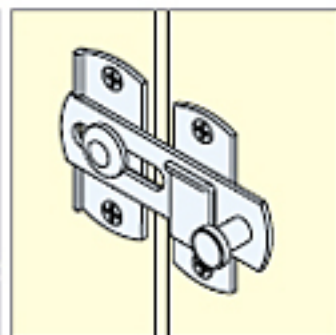

BAR LATCH

SSL-50, 70, 100

Installation

Item No.	A	B	Weight (g)	Box (pcs)	Carton (pcs)
SSL- 50	50 (1-31/32")	35 (1-3/8")	32	20	600
SSL- 70	70 (2-3/4")	50(1-31/32")	68	20	360
SSL-100	100 (3-15/16")	70(2-3/4")	142	10	160

Material	Finish
304 Stainless Steel	Polished