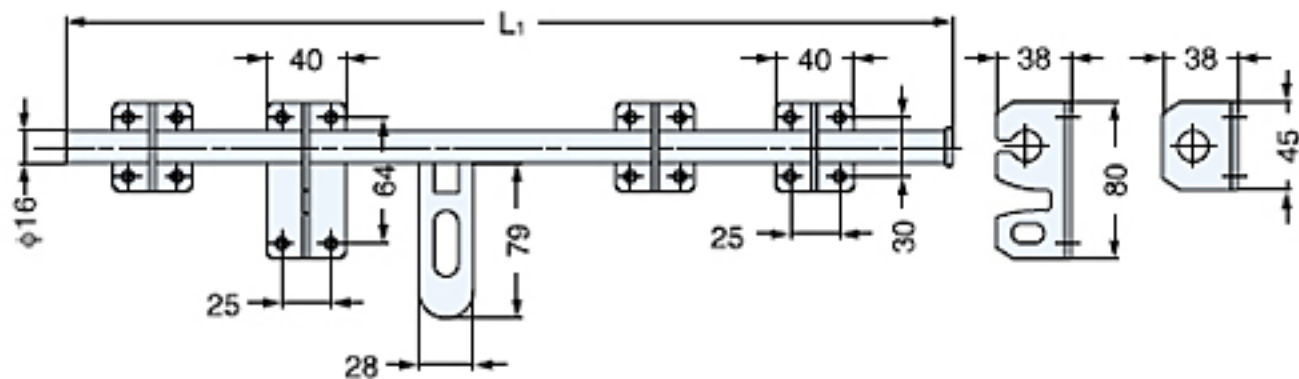

# LONG SLIDE BOLT

## S-550-300, 450, 600

Item No.	$L_1$	Weight (g)	Box (pcs)	Carton (pcs)
S-550-300	300 ( 11-13/16" )	905	2	40
S-550-450	450 ( 17-23/32" )	1105	2	30
S-550-600	600 ( 23-5/8" )	1360	2	20

Material	Finish
304 Stainless Steel	Polished