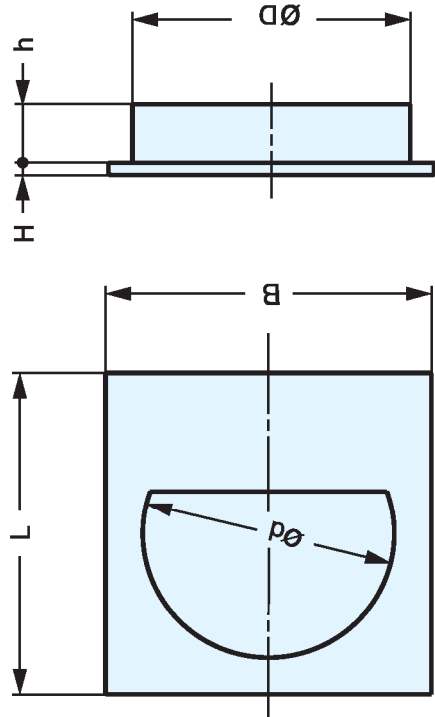

RECESSED PULL

STAINLESS
304
STEEL

SP

Installation

Material	Finish / Color
304 Stainless Steel	Satin (S)
Brass (SP-35/PB only)	Polished Brass (SP-35/PB)
Plastic	Black

Item No.	L	B	H	h	D	d	Weight (g)	Box (pcs)	Carton (pcs)
SP-35/S	44 (1-47/64")	44 (1-47/64")	2.2	9.8 (25/64")	35.1	31	10	100	1000
SP-38/S	47 (1-27/32")	47 (1-27/32")		10.3 (13/32")	37.6	34	11	60	1440
SP-48/S	57 (2-1/4")	57 (2-1/4")	2.2	9.8 (25/64")	48.6	44	16	50	1200
SP-35/PB	44 (1-47/64")	44 (1-47/64")			35.1	31	10		1000