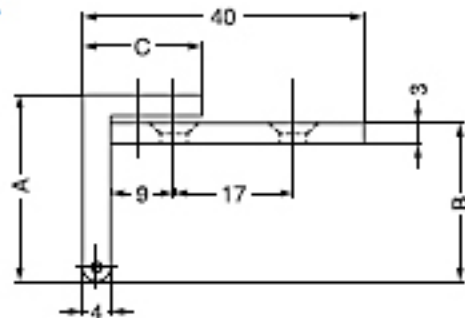

AHS-20, AHS-24 OVERLAY DOOR ANGLE HINGE

Material: Brass

Finish: Polished Brass (PB), Satin Nickel (SN)

AHS-24/PB

AHS-24/SN

| Item No. | A | B | C | D | Door Thickness | Weight (g) | Box (pcs) | Carton (pcs) |
|----------|------|------|----|-----|----------------|------------|-----------|--------------|
| AHS-20 | 26.5 | 22.5 | 17 | 4 | 20 (25/32") | 61 | 20 | 360 |
| AHS-24 | 30.5 | 27 | 20 | 5.5 | 24 (15/16") | 69 | 20 | 360 |

Door Size: Max. W450 x H700 x t21 mm
Door Weight: Max. 2.6kg/pair (5.7 lbs/pair)