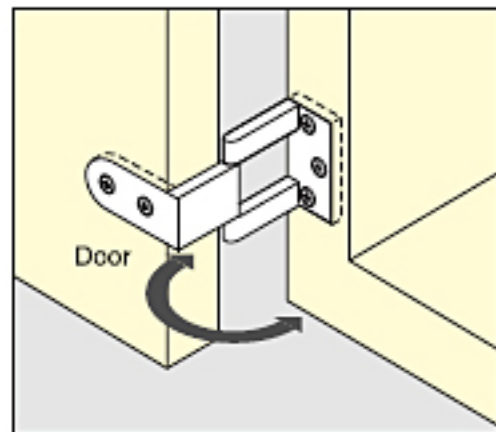

AHS-20, AHS-24 OVERLAY DOOR ANGLE HINGE

Material: Brass

Finish: Polished Brass (PB), Satin Nickel (SN)

AHS-24/PB

AHS-24/SN

| Item No. | A | B | C | D | Door Thickness | Weight (g) | Box (pcs) | Carton (pcs) |
|----------|------|------|----|-----|----------------|------------|-----------|--------------|
| AHS-20 | 26.5 | 22.5 | 17 | 4 | 20 (25/32") | 61 | 20 | 360 |
| AHS-24 | 30.5 | 27 | 20 | 5.5 | 24 (15/16") | 69 | 20 | 360 |

Door Size: Max. W450 x H700 x t21 mm
Door Weight: Max. 2.6kg/pair (5.7 lbs/pair)