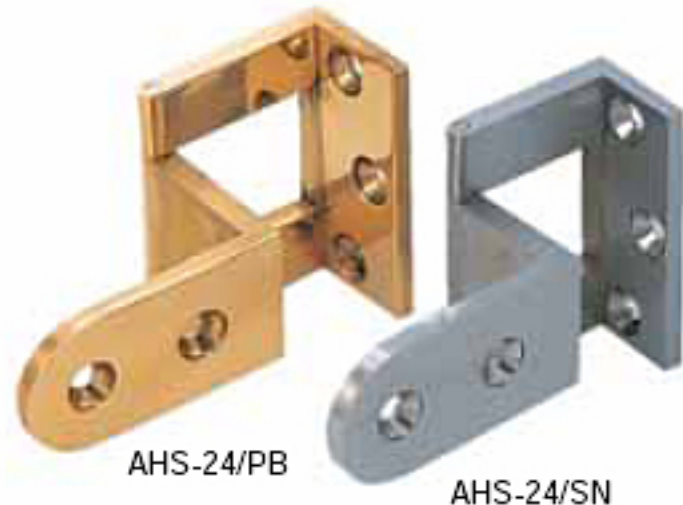

AHS-20, AHS-24 OVERLAY DOOR ANGLE HINGE

Material: Brass

Finish: Polished Brass (PB), Satin Nickel (SN)

AHS-24/PB

AHS-24/SN

| Item No. | A | B | C | D | Door Thickness | Weight (g) | Box (pcs) | Carton (pcs) |
|----------|------|------|----|-----|----------------|------------|-----------|--------------|
| AHS-20 | 26.5 | 22.5 | 17 | 4 | 20 (25/32") | 61 | 20 | 360 |
| AHS-24 | 30.5 | 27 | 20 | 5.5 | 24 (15/16") | 69 | 20 | 360 |

Door Size: Max. W450 x H700 x t21 mm
Door Weight: Max. 2.6kg/pair (5.7 lbs/pair)