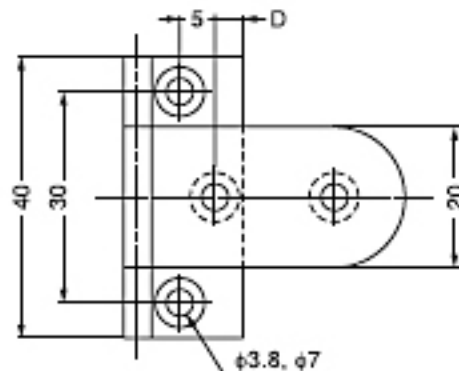

AHS-20, AHS-24 OVERLAY DOOR ANGLE HINGE

Material: Brass

Finish: Polished Brass (PB), Satin Nickel (SN)

AHS-24/PB

AHS-24/SN

| Item No. | A | B | C | D | Door Thickness | Weight (g) | Box (pcs) | Carton (pcs) |
|----------|------|------|----|-----|----------------|------------|-----------|--------------|
| AHS-20 | 26.5 | 22.5 | 17 | 4 | 20 (25/32") | 61 | 20 | 360 |
| AHS-24 | 30.5 | 27 | 20 | 5.5 | 24 (15/16") | 69 | 20 | 360 |

Door Size: Max. W450 x H700 x t21 mm
Door Weight: Max. 2.6kg/pair (5.7 lbs/pair)