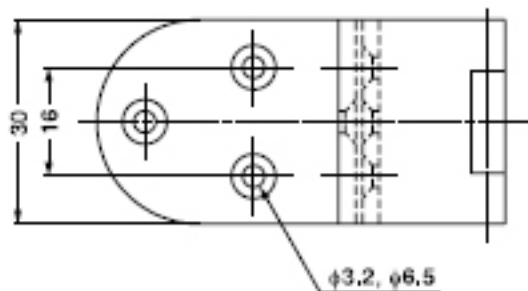

AHB-18 OVERLAY DOOR ANGLE HINGE

Material: Brass

Finish: Satin Brass (SB), Satin Nickel (SN)

Door Size: Max. W450 x H700 x t21mm
Door Weight: Max. 2.6kg/pair (5.7 lbs/pair)

Item No.	Door Thickness	Weight (g)	Box (pcs)	Carton (pcs)
AHB-18	18 (45/64")	76	50	200