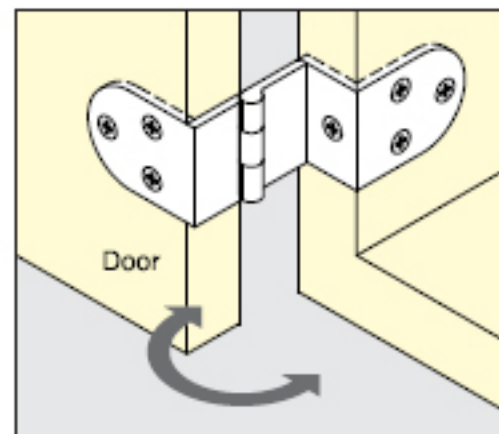

AHB-18 OVERLAY DOOR ANGLE HINGE

Material: Brass

Finish: Satin Brass (SB), Satin Nickel (SN)

Door Size: Max. W450 x H700 x t21mm
Door Weight: Max. 2.6kg/pair (5.7 lbs/pair)

Item No.	Door Thickness	Weight (g)	Box (pcs)	Carton (pcs)
AHB-18	18 (45/64")	76	50	200