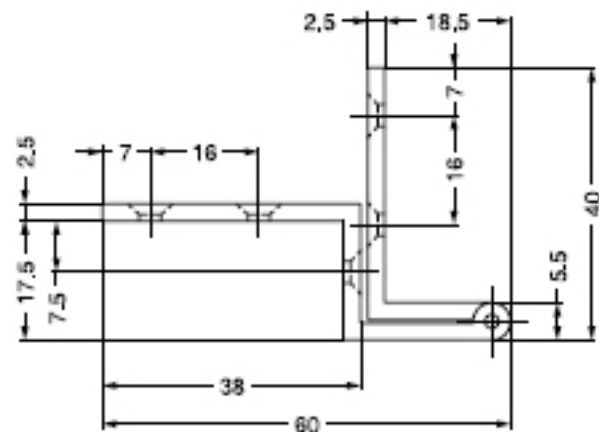

AHB-18 OVERLAY DOOR ANGLE HINGE

Material: Brass

Finish: Satin Brass (SB), Satin Nickel (SN)

Door Size: Max. W450 x H700 x t21mm
Door Weight: Max. 2.6kg/pair (5.7 lbs/pair)

Item No.	Door Thickness	Weight (g)	Box (pcs)	Carton (pcs)
AHB-18	18 (45/64")	76	50	200