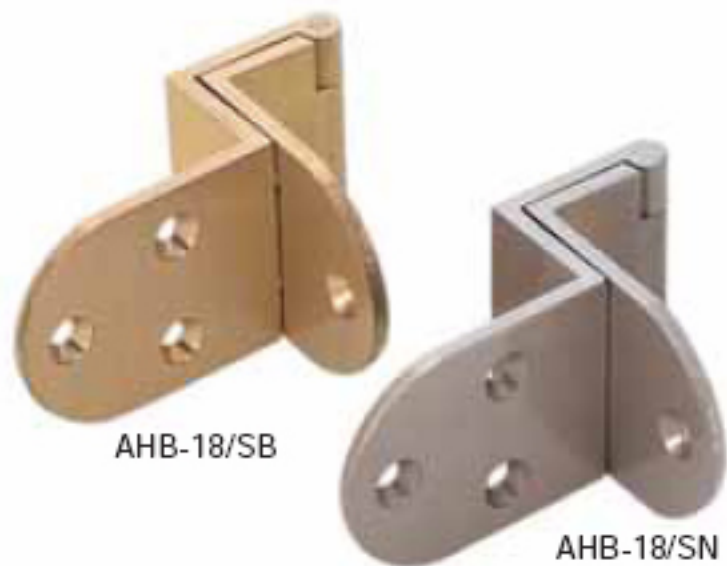

AHB-18 OVERLAY DOOR ANGLE HINGE

Material: Brass

Finish: Satin Brass (SB), Satin Nickel (SN)

Door Size: Max. W450 x H700 x t21mm
Door Weight: Max. 2.6kg/pair (5.7 lbs/pair)

Item No.	Door Thickness	Weight (g)	Box (pcs)	Carton (pcs)
AHB-18	18 (45/64")	76	50	200