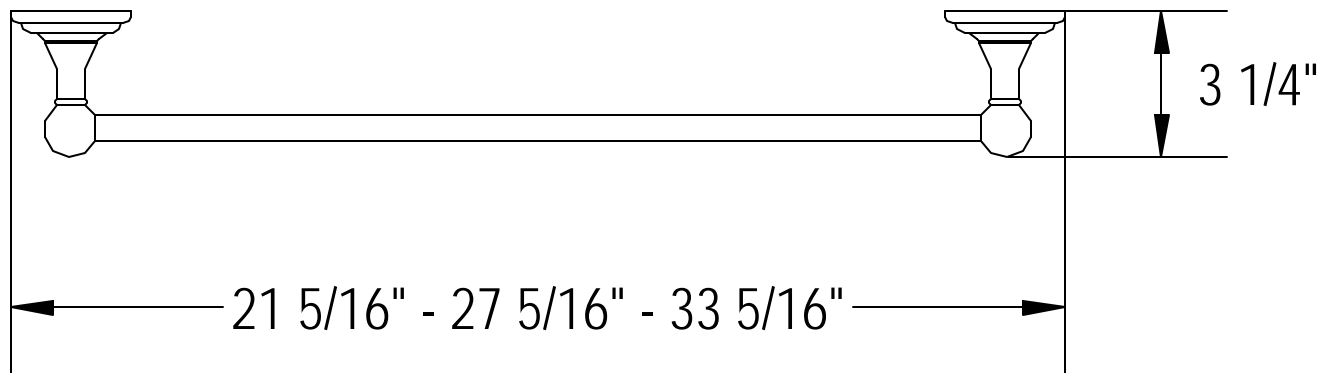

TECHNICAL SPECIFICATIONS

Asbury Series: 18" Towel Bar

477 318

Model# | 477 318 xxx

TECHNICAL SPECIFICATIONS

Asbury Series: 18" Towel Bar

477 318

Service Parts

Model# | 477 318 xxx

1		
2		
3		
4		
5		