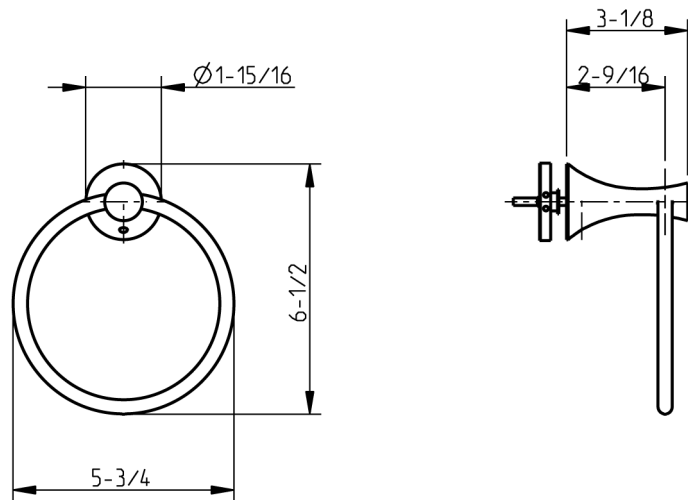

TECHNICAL SPECIFICATIONS

Brookhaven

Towel ring

code | 444 440 xxx
445 440 xxx

Note: xxx represent different finishing.

5663432
981MW004W02

dimensions inches

PLUMBING