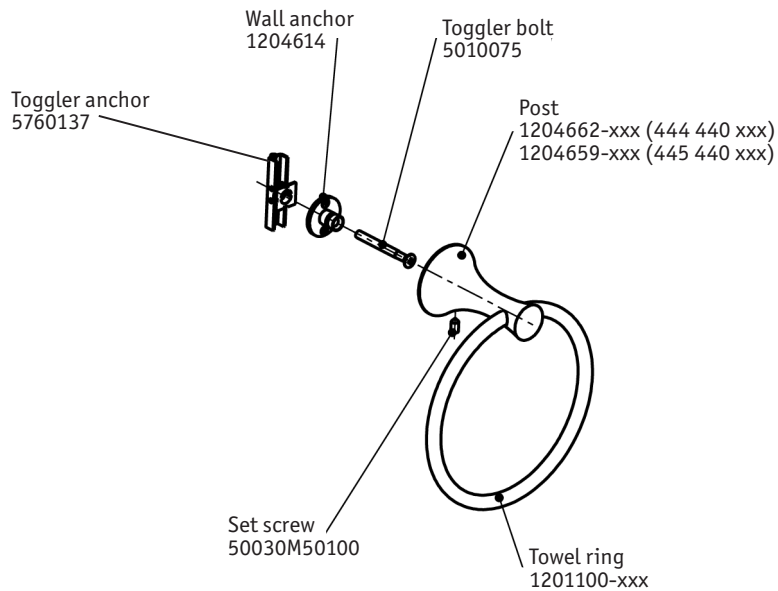

TECHNICAL SPECIFICATIONS

Brookhaven

Towel ring

code | 444 440 xxx
445 440 xxx

Note: xxx represent different finishing.

5663432
981MW004W02

dimensions inches

PLUMBING