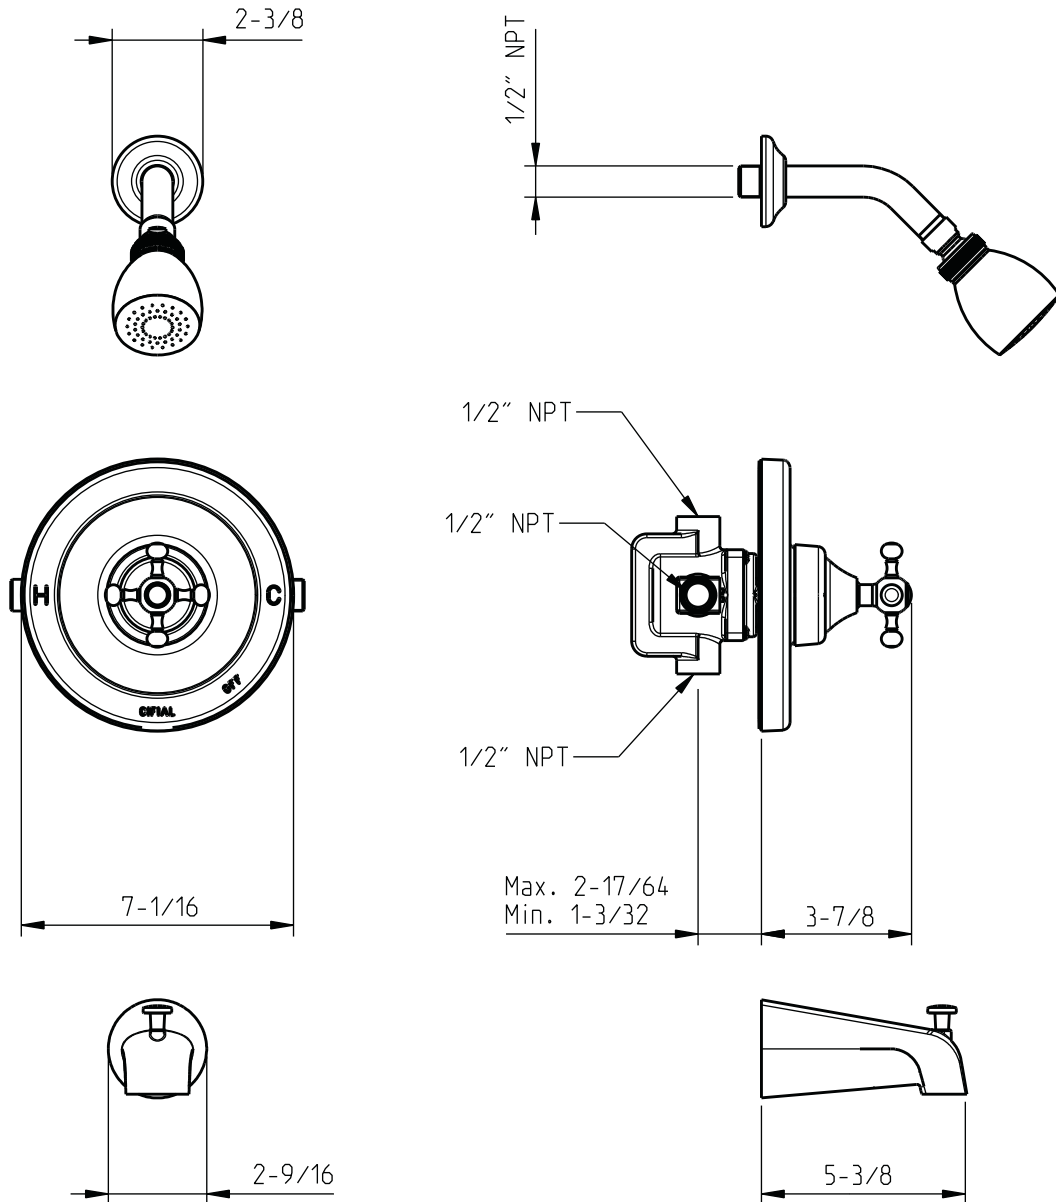

TECHNICAL SPECIFICATIONS

Simply Brass

Pressure balance combination

code | 292 604 xxx BS

Rough: 289 705 999 or 289 708 999 (sold separately)

5663158
983SM003W01

dimensions inches

PLUMBING

Assembly instructions

- 1 | Place **stem extension** onto valve stem using **screw**.
- 2 | Slide **face plate** into place and engage **stem extension** using **face plate screws**.
- 3 | Set high temperature limit stop by turning handle drive shaft counter clockwise until desired maximum temperature is reached. Place **temperature limit ring** onto handle drive shaft with arm set next to limit stop pin. Turn handle drive shaft clockwise to shut off valve.
- 4 | Place **rosette** onto handle drive shaft and align mark with off position. Thread **bonnet** into drive shaft. Tight **cross handle** with **screw** and place **cross handle top**.

5663158
963SM03W01

	625	620	C90	X10
A	5715505	5715504	5715506	5715507
B	5712604	5712603	5712605	5712606

Note: xxx represent different finishes.