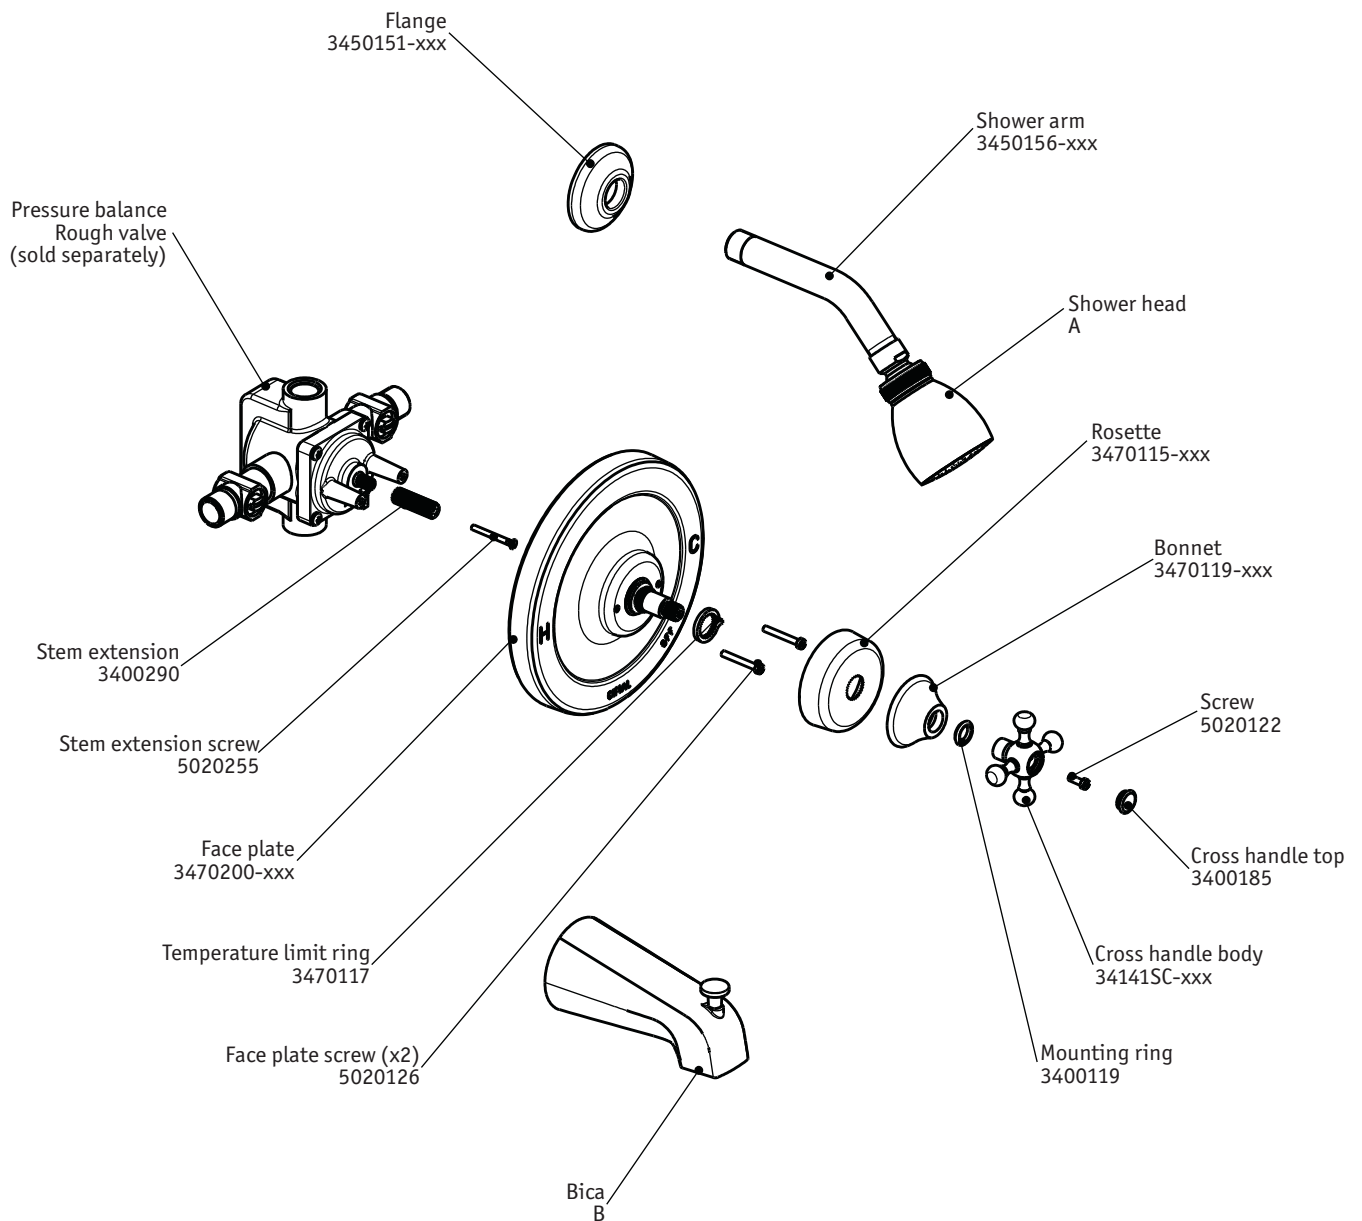

TECHNICAL SPECIFICATIONS

Simply Brass

Pressure balance combination

code | 292 604 xxx BS

Rough: 289 705 999 or 289 708 999 (sold separately)

5663158
983SM003W01

dimensions inches

PLUMBING

Assembly instructions

- 1 | Place **stem extension** onto valve stem using **screw**.
- 2 | Slide **face plate** into place and engage **stem extension** using **face plate screws**.
- 3 | Set high temperature limit stop by turning handle drive shaft counter clockwise until desired maximum temperature is reached. Place **temperature limit ring** onto handle drive shaft with arm set next to limit stop pin. Turn handle drive shaft clockwise to shut off valve.
- 4 | Place **rosette** onto handle drive shaft and align mark with off position. Thread **bonnet** into drive shaft. Tight **cross handle** with **screw** and place **cross handle top**.

5663158
963SM03W01

	625	620	C90	X10
A	5715505	5715504	5715506	5715507
B	5712604	5712603	5712605	5712606

Note: xxx represent different finishes.