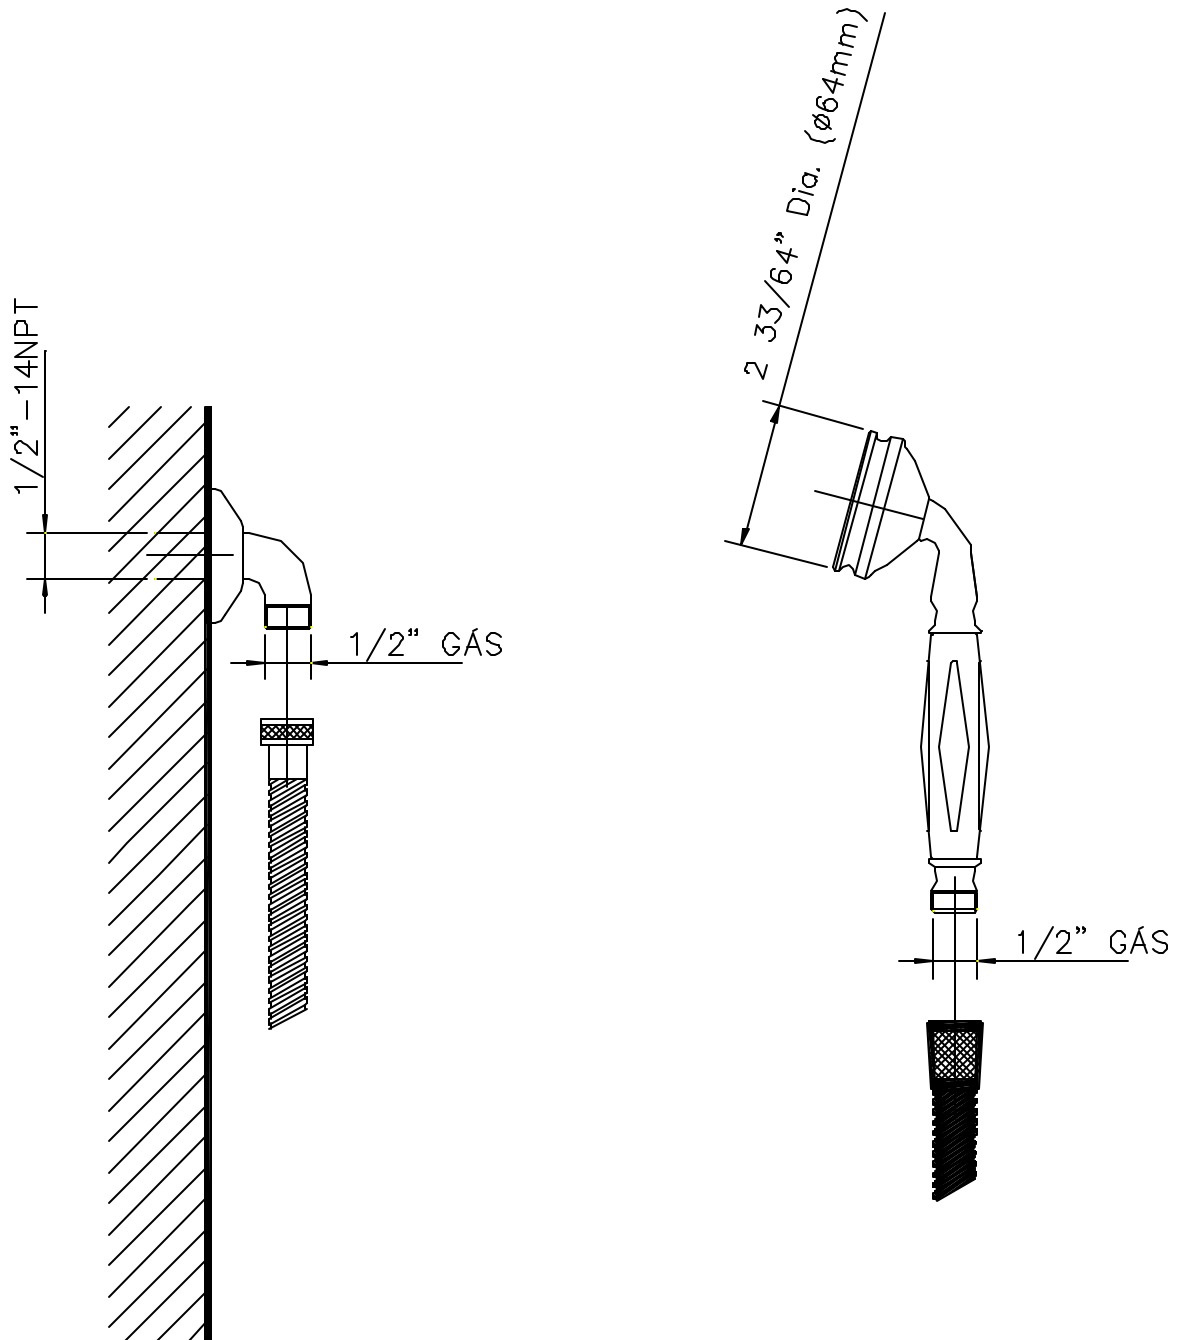

TECHNICAL SPECIFICATIONS

Generic: Traditional Wall Mount Handshower

289 882

Model# | 289 882 xxx

TECHNICAL SPECIFICATIONS

Generic: Traditional Wall Mount Handshower

289 882

Service Parts

Model# | 289 882 xxx

1	Supply elbow	
1.1	Flange (1/2")	
1.2	Elbow	
2	Atmospheric vacuum breaker	
2.1	Washer	
2.2	Non-return valve	
2.3	Non-return valve	
2.4	Housing	
3	Wall mount hand set	
4	Wall mount hose	