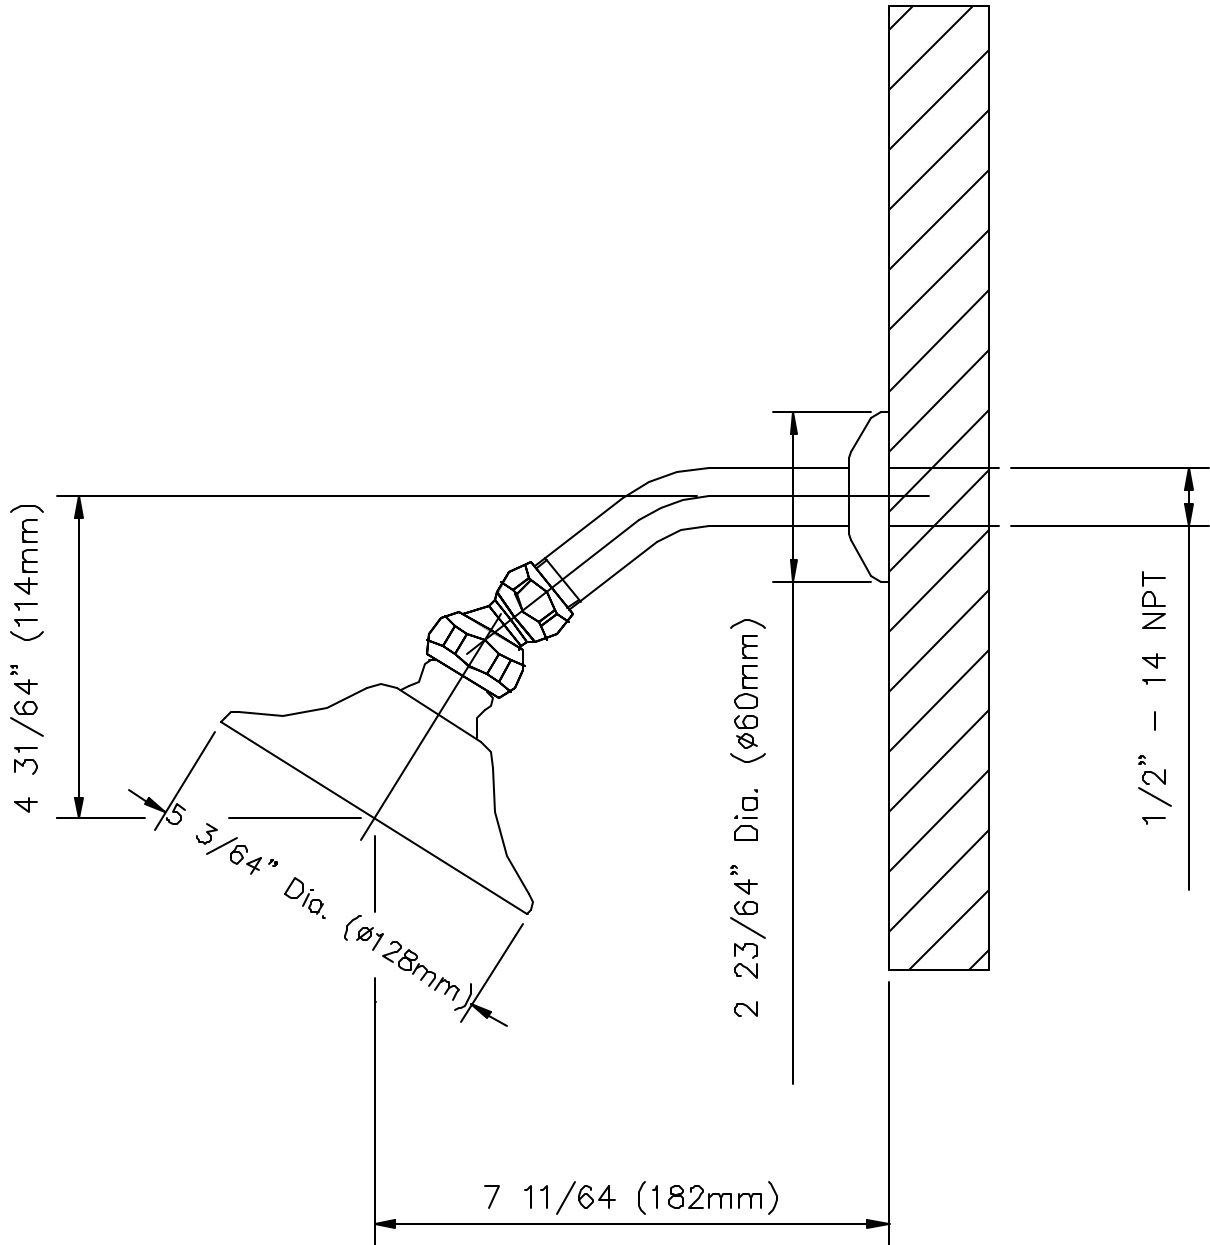

# TECHNICAL SPECIFICATIONS

Generic: Sprinkling Can Shower Head & Arm

289 880

Model# | 289 880 xxx

# TECHNICAL SPECIFICATIONS

**Generic:** Sprinkling Can Shower Head & Arm

289 880

## Service Parts

**Model#** | 289 880 xxx

1	Mirror	
2	Shower arm	
3	Compl. Swivel connection	
3.1	O-ring	
3.2	Flange	
4	Shower head	