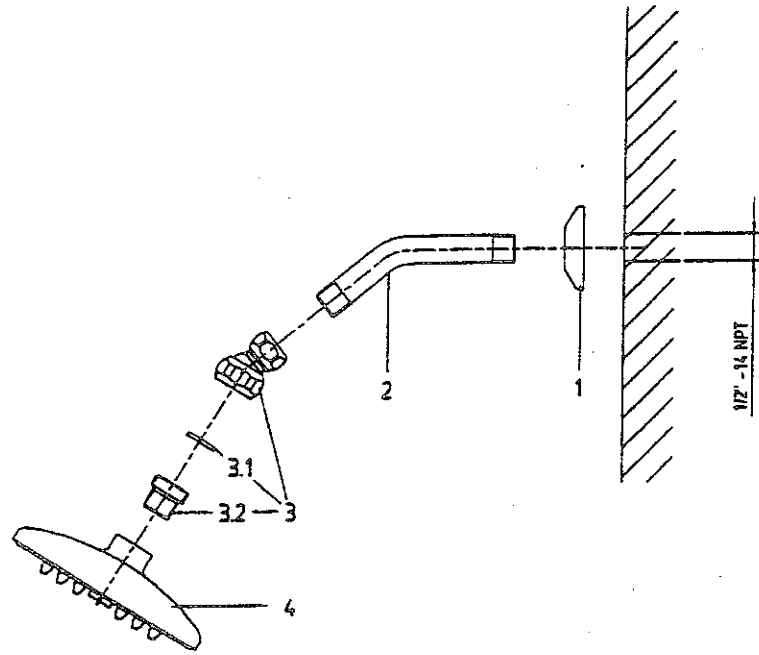

## Thunderstorm Showerhead

289 870 xxx

# UU

- 1- Mirror (1/2")----- 3450151-xxx
- 2- Shower arm----- 3450150-xxx
- 3- Complete swivel connection ----- 3450101-xxx
  - 3.1- O-ring 18.6x2.4----- 5310186-240
  - 3.2- Flange----- 3450110-xxx
- 4- Shower head-----