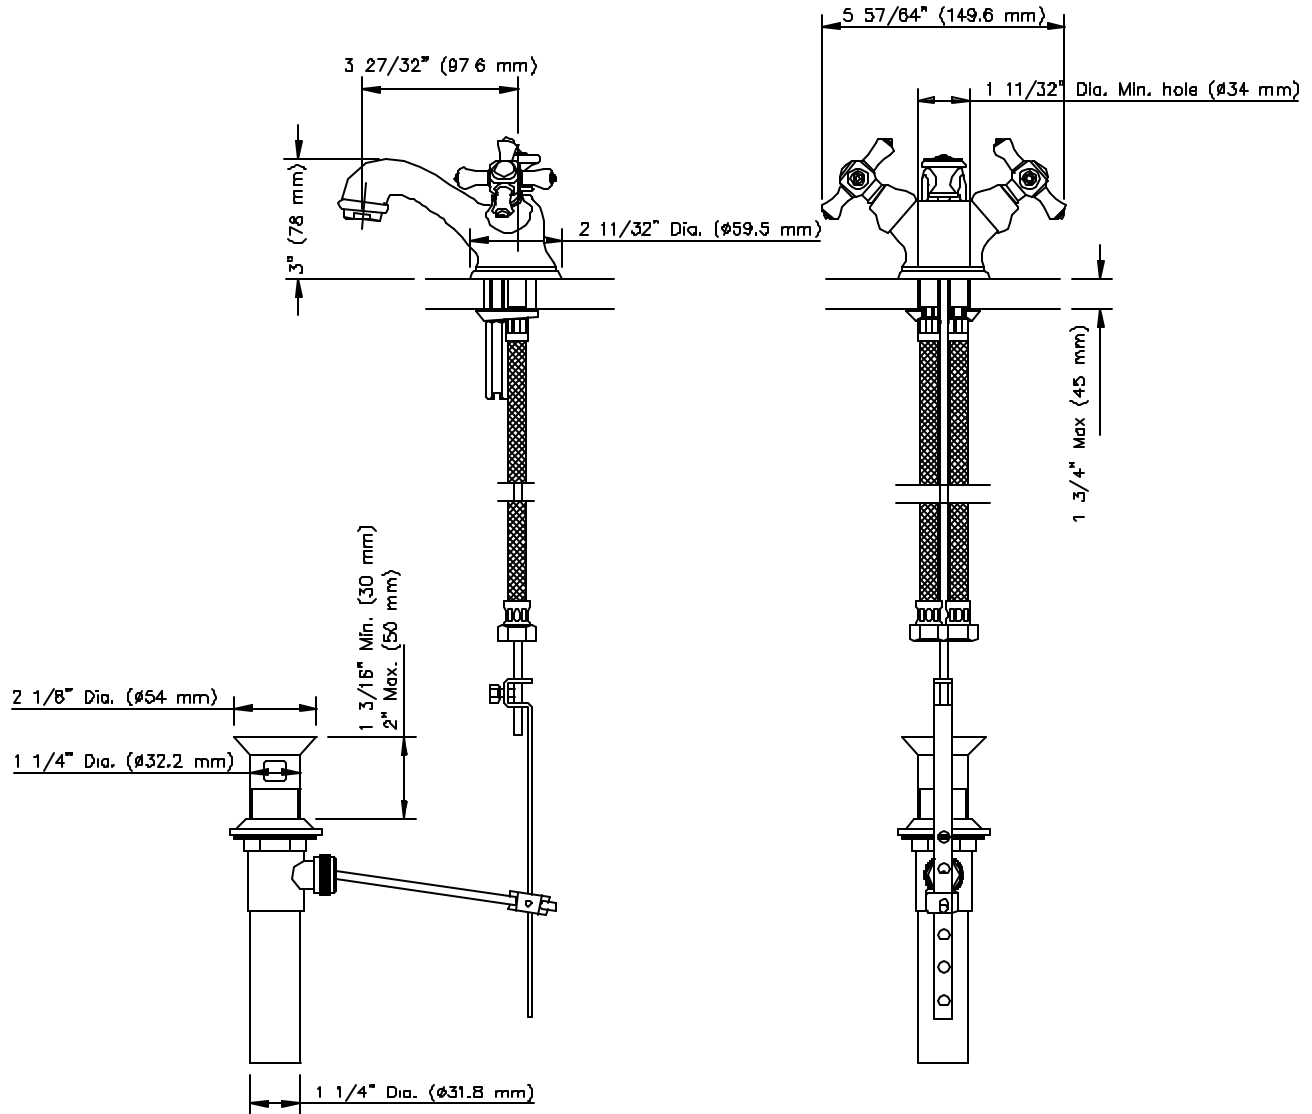

# TECHNICAL SPECIFICATIONS

Asbury Series: Monoblock Lavatory

27x105

Model# 277 105 xxx

**Spout:** Cast brass with aerator.  
**Trim:** Hot forged brass.  
**Valve:**  $\frac{1}{2}$  inch Ceramic disc valve cartridge.  
 1,000,000 Tested cycles.  
 $\frac{1}{4}$  Turn positive on/off  
 Non-rising spindle

**Pressure:** Maximum (tested); 200 psi (14.1 kg/cm<sup>2</sup>).  
 Recommended (flowing); 15-75 psi (1.1-5.3 kg/cm<sup>2</sup>)  
**Waste:** 1-1/4" Pop-up waste (standard).  
**Flow rates:** 2.2 GPM @ 60 psi (flowing); (8.41/min. @ 4.2 kg/cm<sup>2</sup> (flowing)).

## Asbury Series: Monoblock Lavatory

27x105

### Service Parts

Model# 277 105 xxx

1	Pop-up knob	
2	O-ring 4.5 x 1.78	
3	Lift rod	
4	Compl. Asbury Cross handle	
4.1	Button assembly	
4.2	M4 x 25 Screw	
4.3	Handle body Asbury Cross	
5	Valve cover	
6	1/25" x 1/4 Turn Ceramic disc valve	
7	Compl. waste system	
8	Mounting nut	
9	Flange	
10	Set screw	
11	Base brass washer	
12	Aerator M24 x 1	
13	Compact centerset lavatory body	
14	Flexible hose	