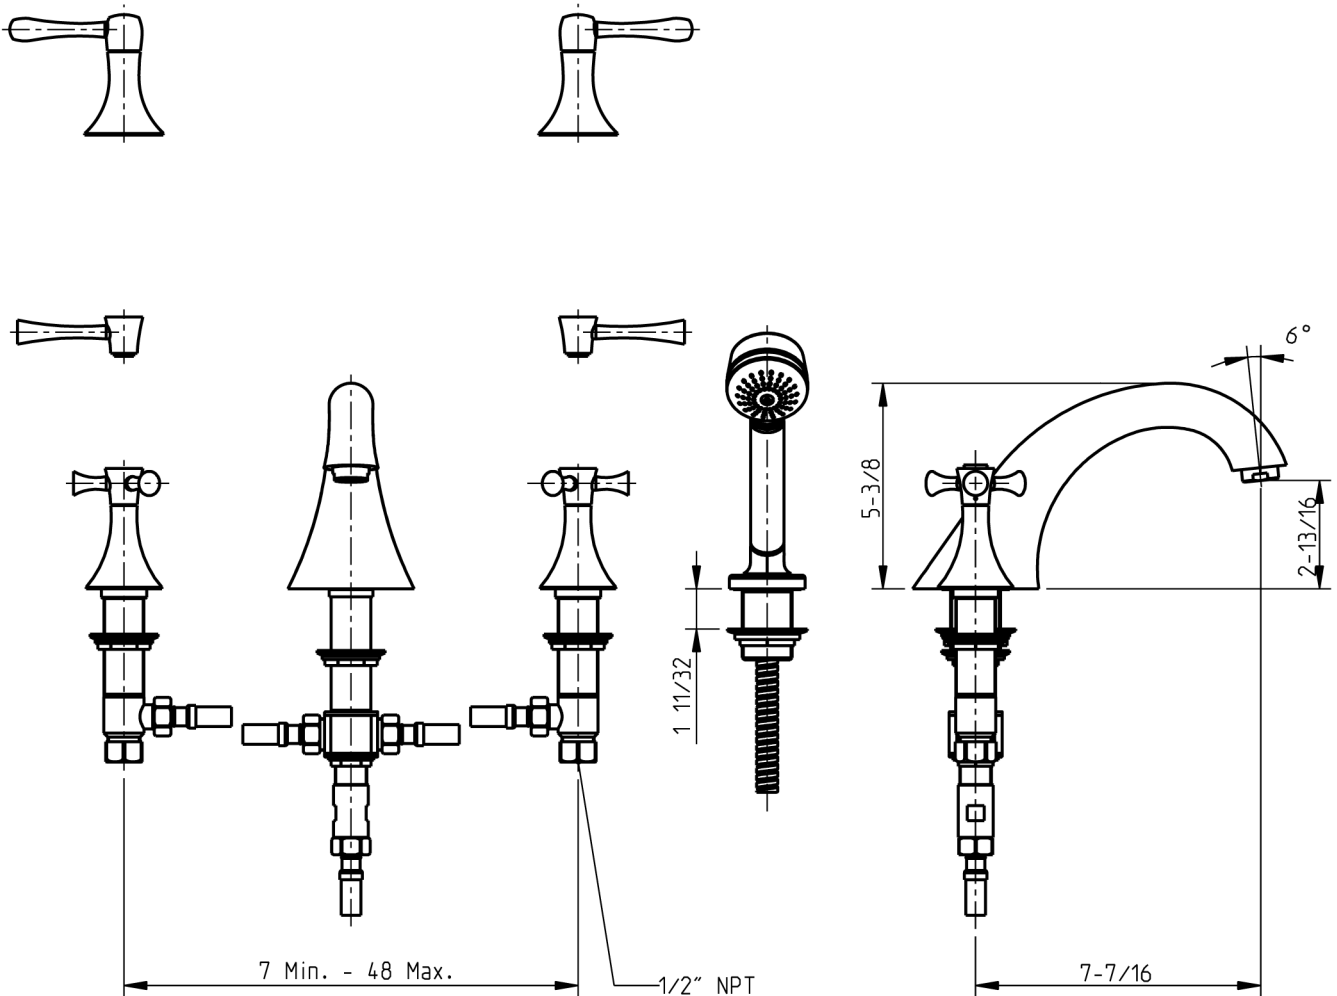

TECHNICAL SPECIFICATIONS

Brookhaven

4 Piece roman tub faucet

code | 24x 645 xxx

Rough: 289 741 999 (sold separately)

5663392
983MW004W03

dimensions inches

PLUMBING

5663392
983MW004W03

Note: xxx represent different finishes.

	625	620	721	V05
A	5700160	3460012-xxx 5C02017 5C03017	3460012-601 5C02017 5C03017	3460012-601 5C02017 5C03017