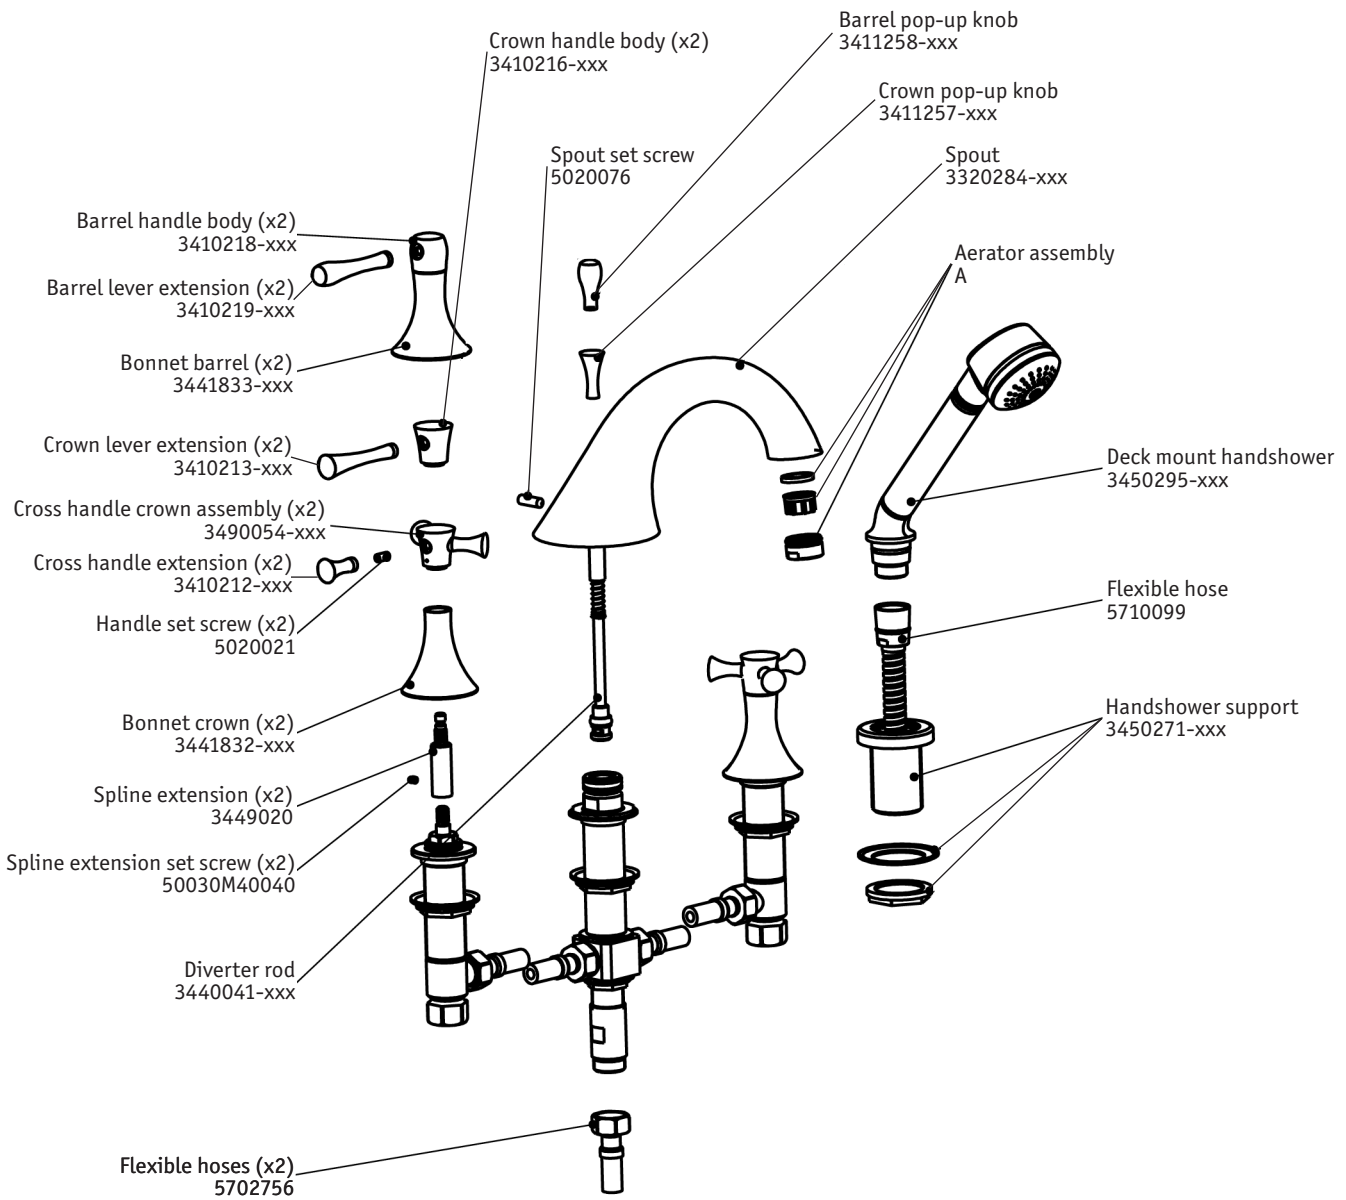

TECHNICAL SPECIFICATIONS

Brookhaven

4 Piece roman tub faucet

code | 24x 645 xxx

Rough: 289 741 999 (sold separately)

5663392
983MW004W03

dimensions inches

PLUMBING

5663392
983MW004W03

Note: xxx represent different finishes.

	625	620	721	V05
A	5700160	3460012-xxx 5C02017 5C03017	3460012-601 5C02017 5C03017	3460012-601 5C02017 5C03017