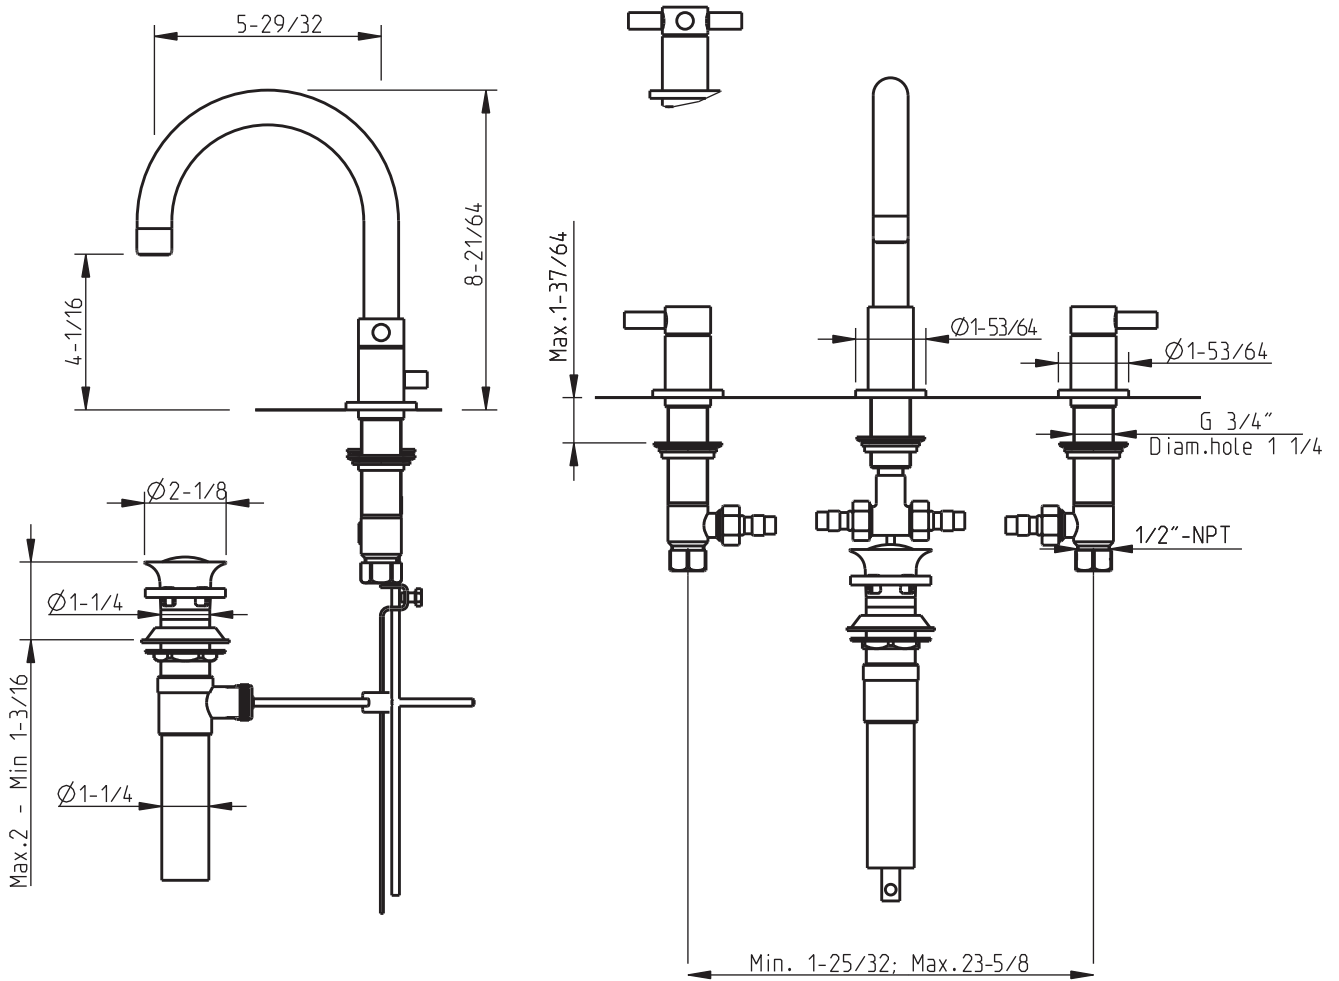

# TECHNICAL SPECIFICATIONS

## Techno

3 hole widespread lavatory

code | 221 110 xxx  
222 110 xxx

**Installations notes:**  
- Minimum hole diameter is 1 3/8"

dimensions inches

**Note:** xxx represent different finishes.

	625	620	W15
A	5713110	3460055-xxx	