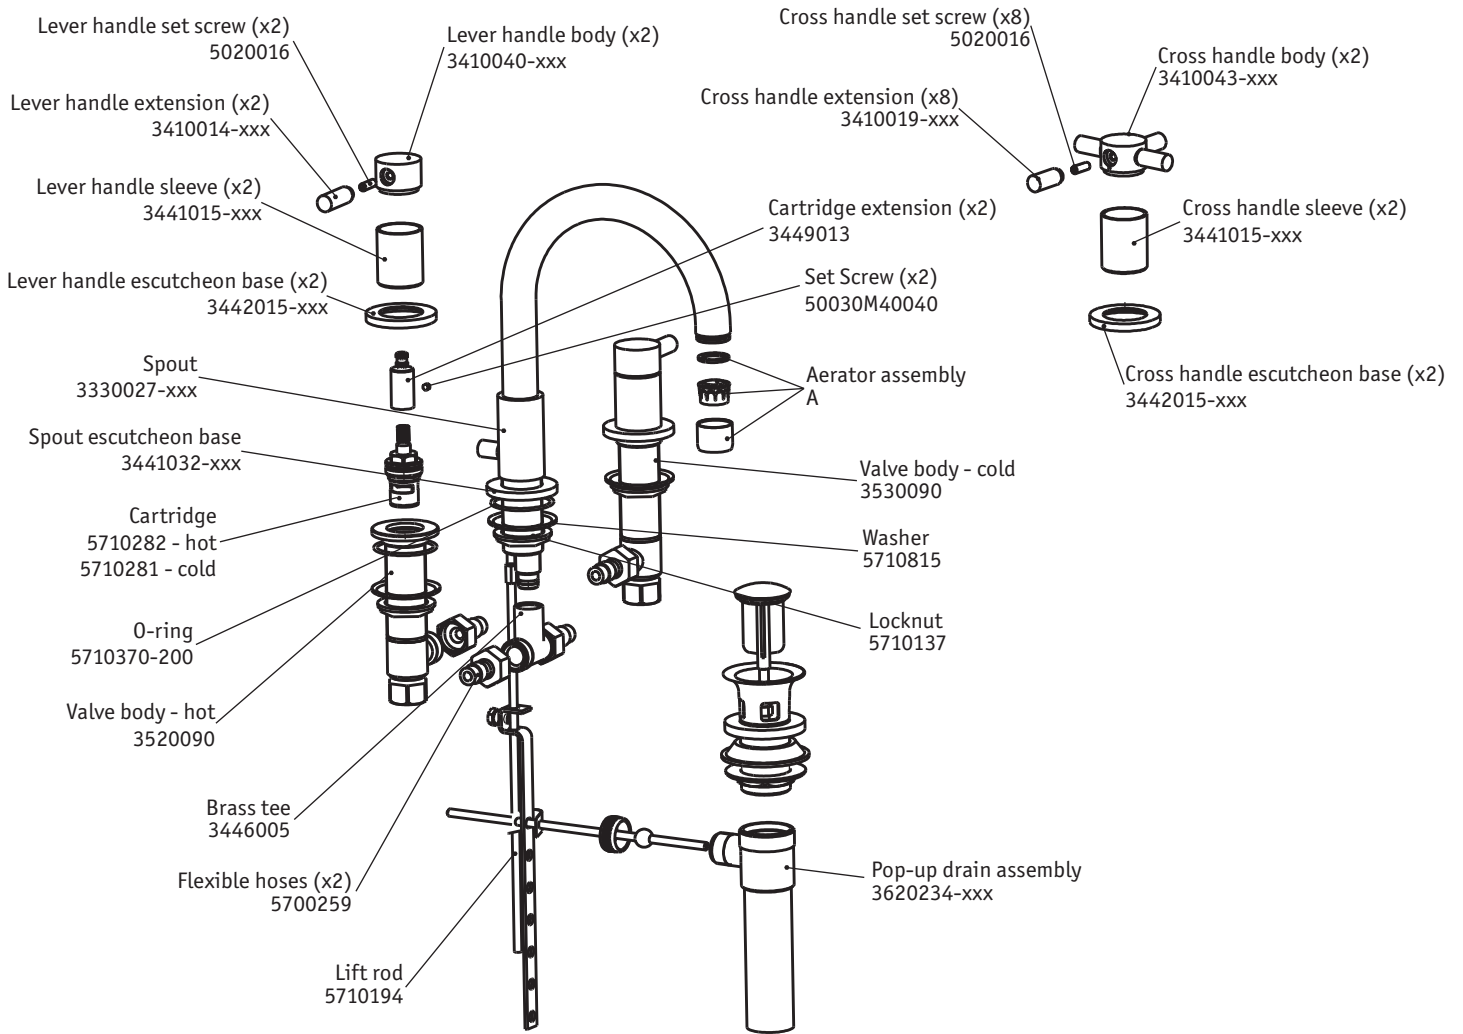

5663197
983TB002W06

Note: xxx represent different finishes.

	625	620	W15
A	5713110	3460055-xxx