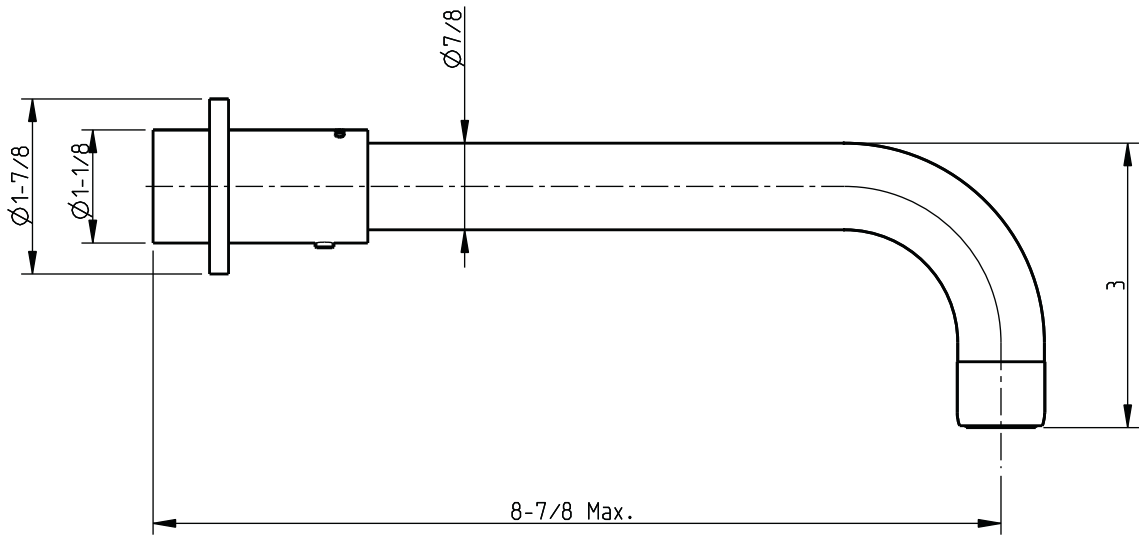

## Techno

Wall mount tub filler spout

code | 221 875 xxx

5663209  
983TB005W03

C

Escutcheon base  
3441016-xxx

Slip-fit connector  
3400398-xxx

O-ring (x2)  
5310222-262

O-ring  
5310290-200

Spout set screw  
3405052

Spout  
3330017-xxx

Aerator assembly  
A

5663209  
983TB05W03

**Note:** xxx represent different finishing

	625	620
A	5700170	3460022-620 5C02018 5C03039