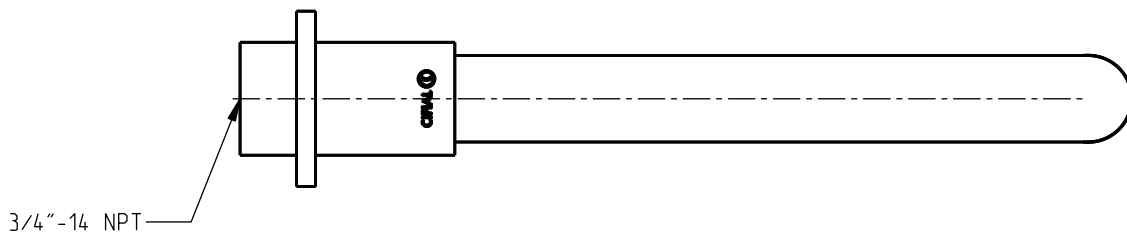

## Techno

Wall mount tub filler spout

code | 221 875 xxx

5663209  
983TB005W03

C