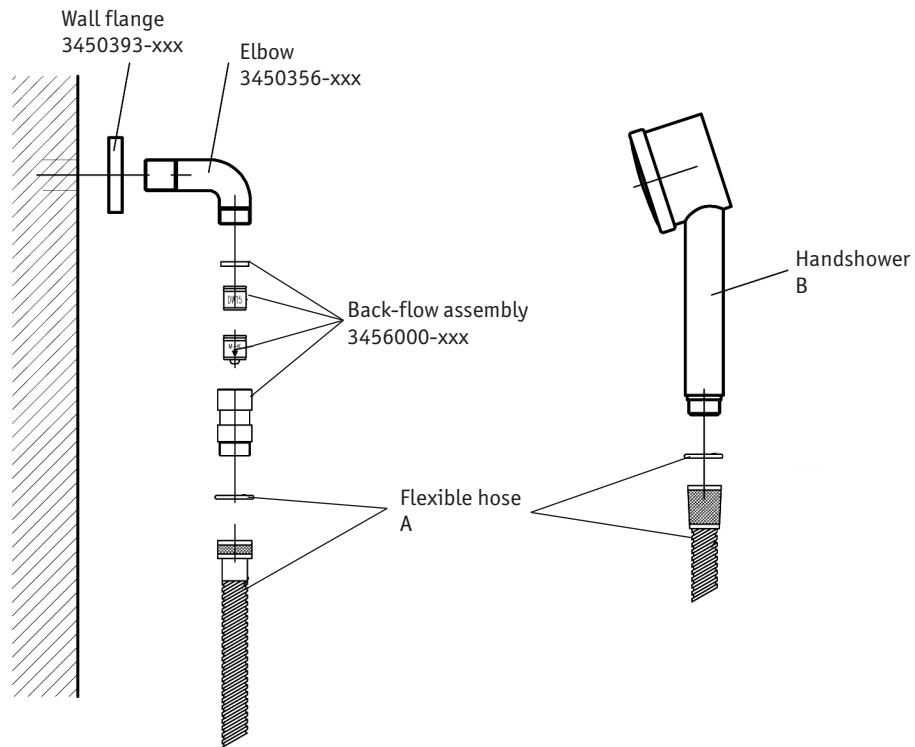

TECHNICAL SPECIFICATIONS

Techno

Wall mount handshower

code | 221 872 xxx

5663218
983TH007W03

(L) Identification and certification label position.

dimensions inches

PLUMBING

5663218
983TH007W03

Note: xxx represent different finishing

	625	620
A	5710088	3450033-620
B	5715128	5715129