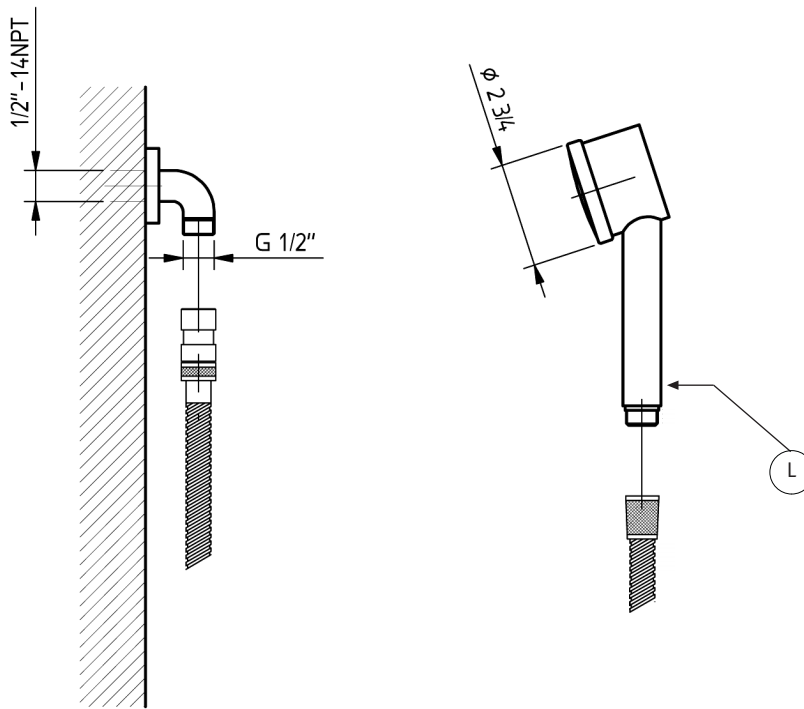

TECHNICAL SPECIFICATIONS

Techno

Wall mount handshower

code | 221 872 xxx

5663218
983TH007W03

(L) Identification and certification label position.

dimensions inches

PLUMBING

5663218
983TH007W03

Note: xxx represent different finishing

	625	620
A	5710088	3450033-620
B	5715128	5715129