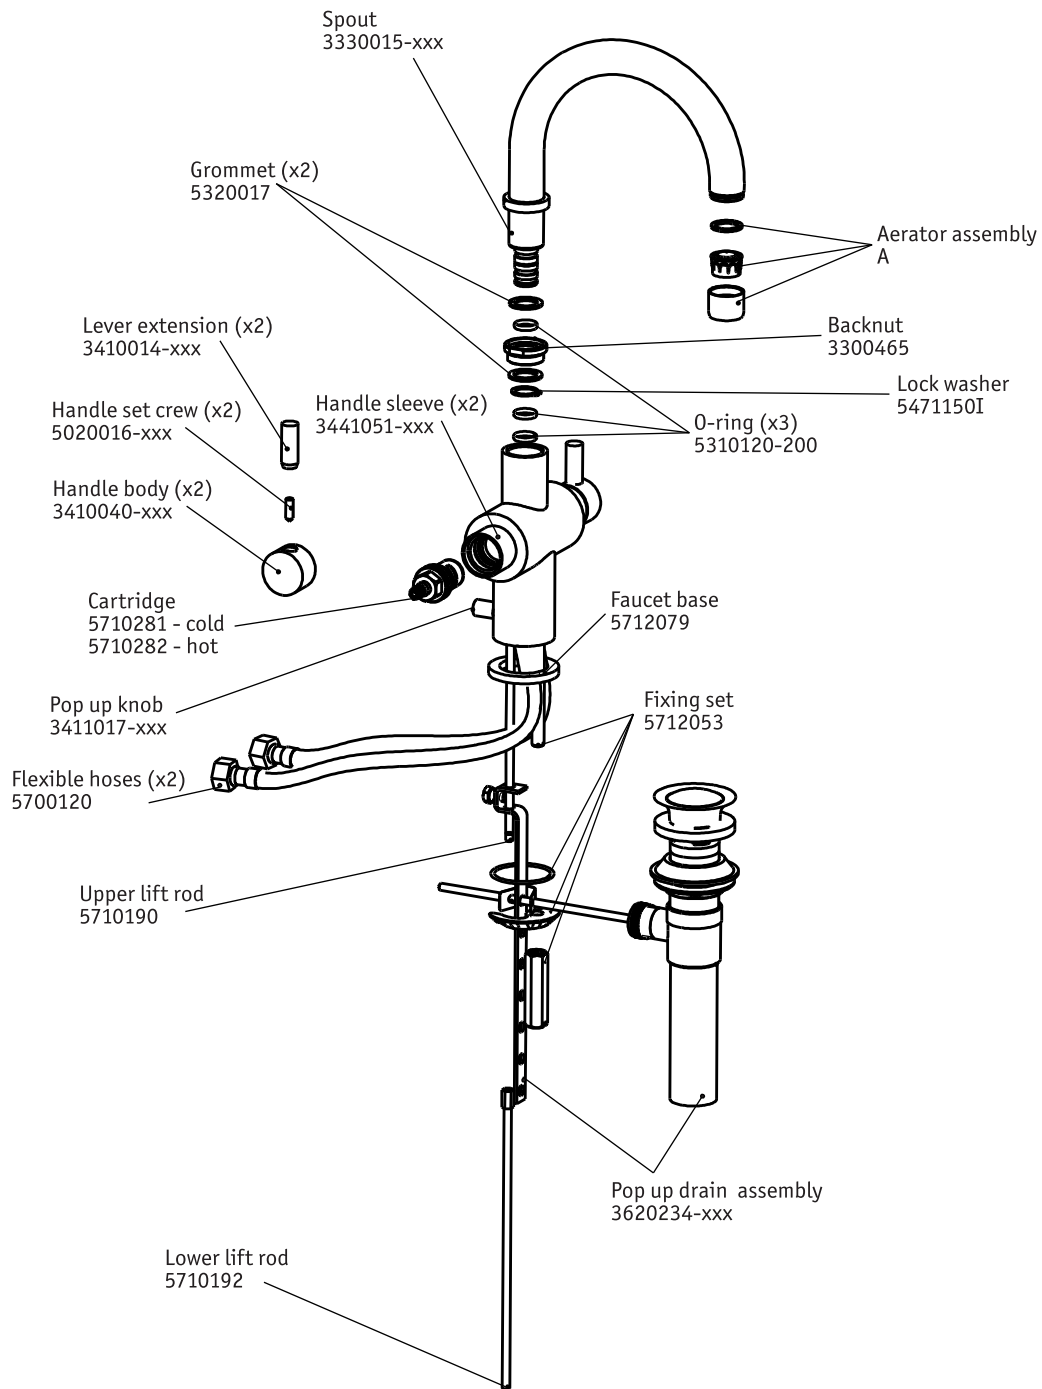

5663665
963TB012W00

	625	620
A	5713110	3460055-620

Note: xxx represent different finishing