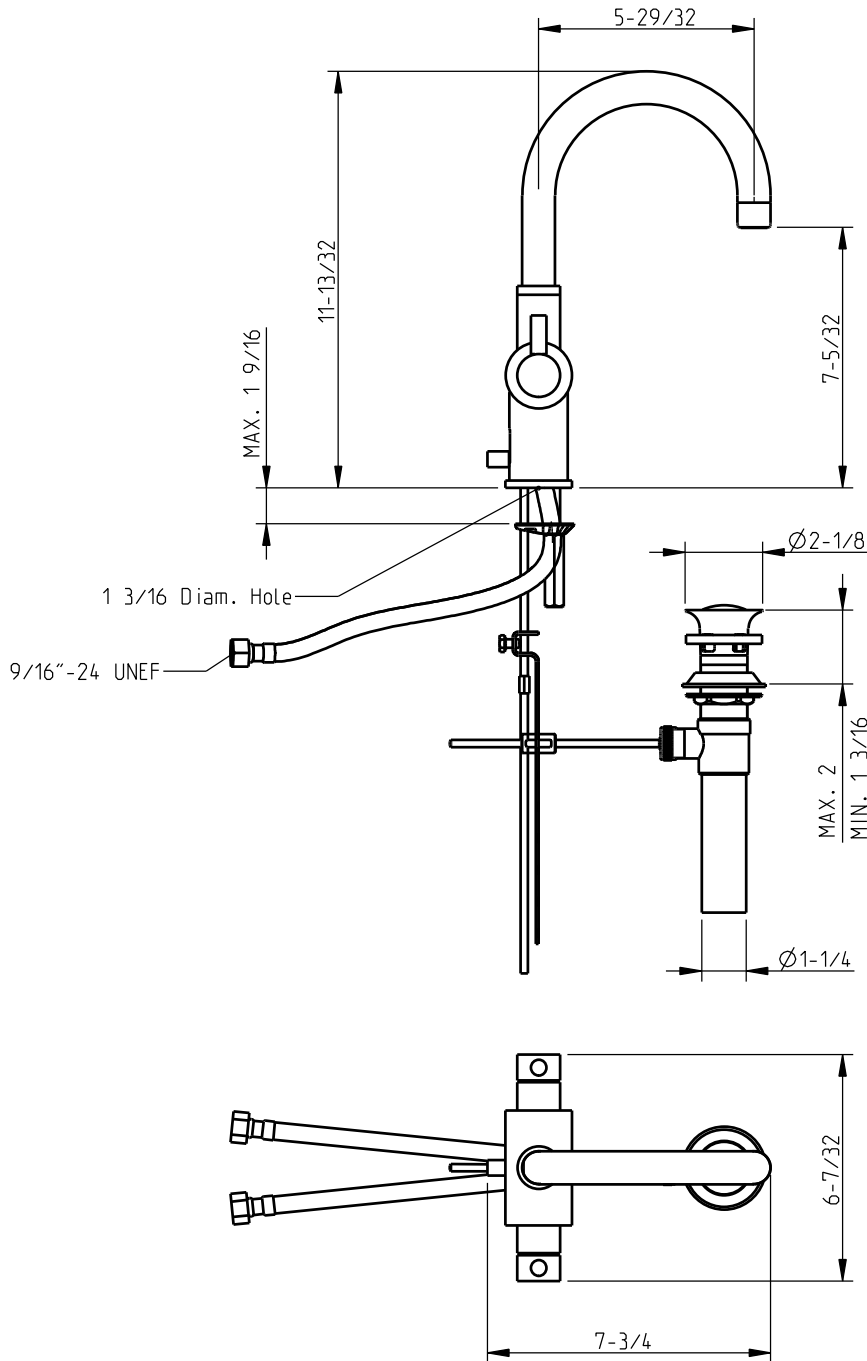

## Techno

Monoblock lavatory

code | 221 105 xxx

5663665  
983TB012W00

### Installations notes:

- Minimum hole diameter is  $1\ 3/8''$

dimensions inches