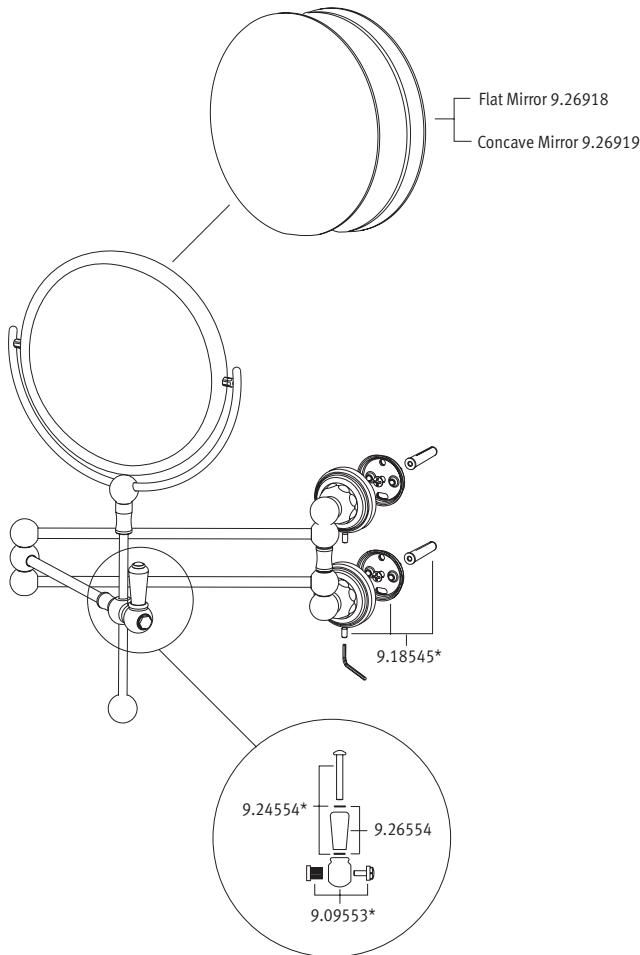

Specification

PERRIN & ROWE[®]
MAYFAIR LONDON

U.6918

Wall Mounted Shaving Mirror

Finishes

- Polished Chrome
- Polished Nickel
- Satin Nickel
- Inca Brass

Packed Weight:

1.8Kg / 4lbs

Specification

U.6918

Wall Mounted Shaving Mirror

Where * Indicated Specify Color.

Parts Breakdown