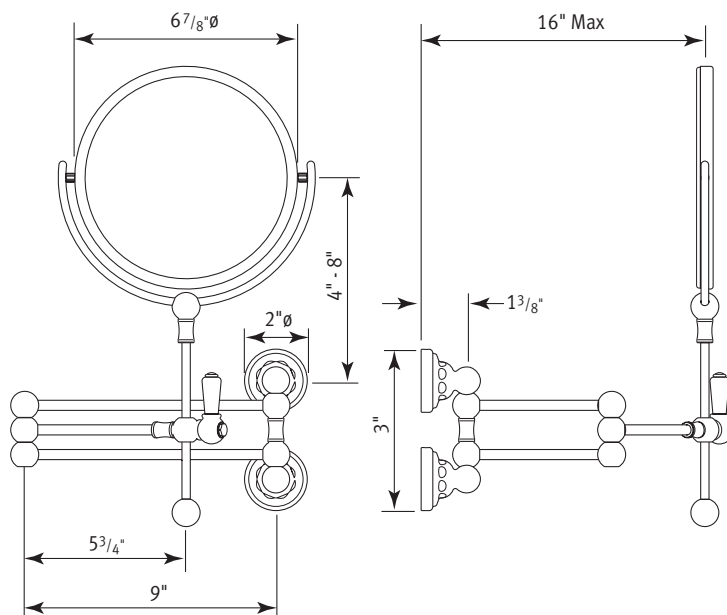

Specification

PERRIN & ROWE[®]
MAYFAIR LONDON

U.6918

Wall Mounted Shaving Mirror

Finishes

- Polished Chrome
- Polished Nickel
- Satin Nickel
- Inca Brass

Packed Weight:

1.8Kg / 4lbs

Specification

U.6918

Wall Mounted Shaving Mirror

Where * Indicated Specify Color.

Parts Breakdown