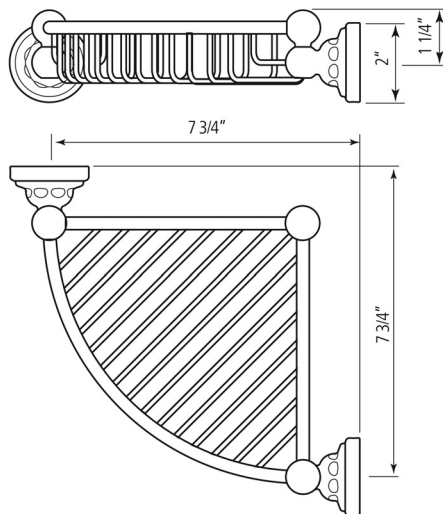

Specification

U.6916

Corner Basket

- Mounting hardware included
- Highest quality brass construction
- Swiveling mounts to adapt to uneven walls
- Complements: Perrin & Rowe Bath

Finishes

- Polished Chrome
- Polished Nickel
- Satin Nickel
- Inca Brass
- English Bronze

Temp Range:

Min 1°C / 34°F
Min 85°C / 185°F

Recommended working pressure:

Min 1 bar / 15 psi
Max 5 bar / 75 psi

Specification

U.6916

Corner Basket

- Mounting hardware included
- Highest quality brass construction
- Swiveling mounts to adapt to uneven walls
- Complements: Perrin & Rowe Bath

Parts Breakdown