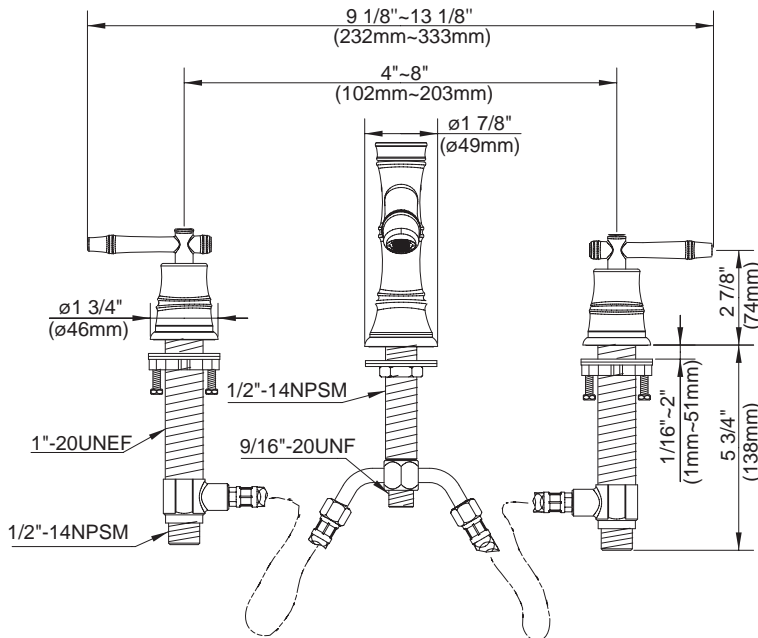

Specific Features: _____ Submitted Model No.: _____