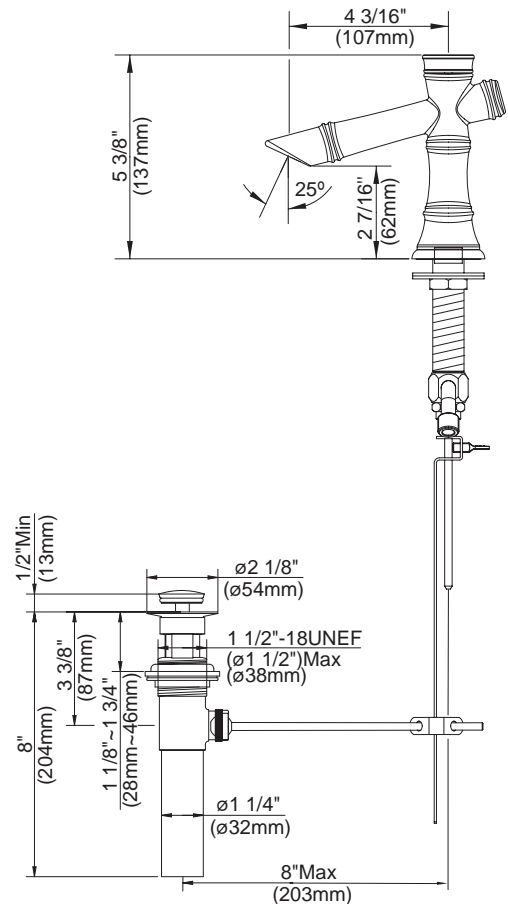

Specific Features: _____ Submitted Model No.: _____