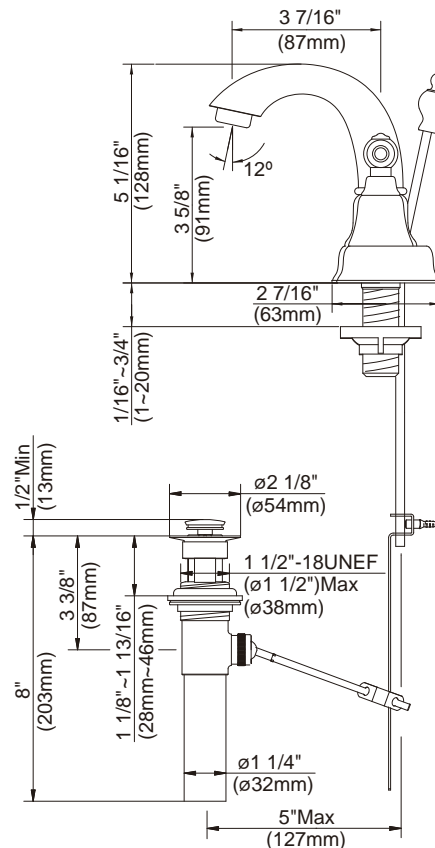

Warranty

Danze products are covered by a manufacturer's limited "lifetime" warranty for manufacturing defects.