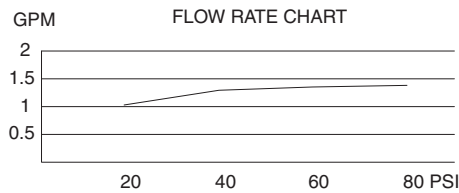

TWO HANDLE CENTERSET LAVATORY FAUCET (Produced after 06.18.08)

Description

- 2 handle with all brass pop-up drain assembly
- Solid brass spout
- Fits 1 1/8" to 1 3/8" diameter mounting hole

Flow & Valving

- See Chart

Standards

- ASME A112.18.1
- CSA B125
- NSF 61-9
- Listed IAPMO/UPC
- Energy policy act of 1992
- ADA Accessibility Guidelines for Buildings and Facilities - 4.27.4 Controls and Mechanisms
- Manufactured in compliance with EPA High Efficiency Lavatory Faucet Specification

1. Available Colors & Finish
2. Chrome
   - Brushed Nickel (BN)
   - Distressed Nickel (DN)
   - Oil Rub Bronze (RB)
   - Distressed Bronze (RBD)

Warranty

Danze products are covered by a manufacturer's limited "lifetime" warranty for manufacturing defects.

Specific Features: _____ Submitted Model No.: _____

SD308140/09-08.03