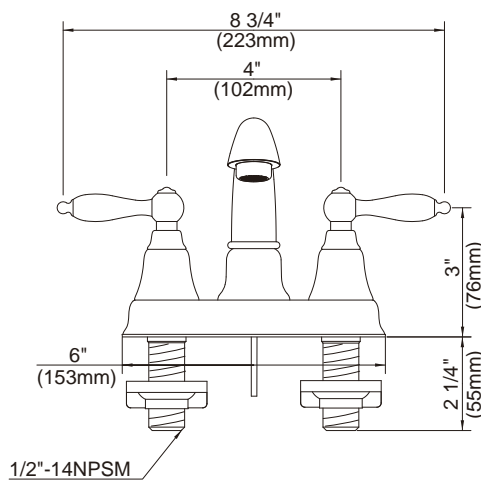

Warranty

Danze products are covered by a manufacturer's limited "lifetime" warranty for manufacturing defects.