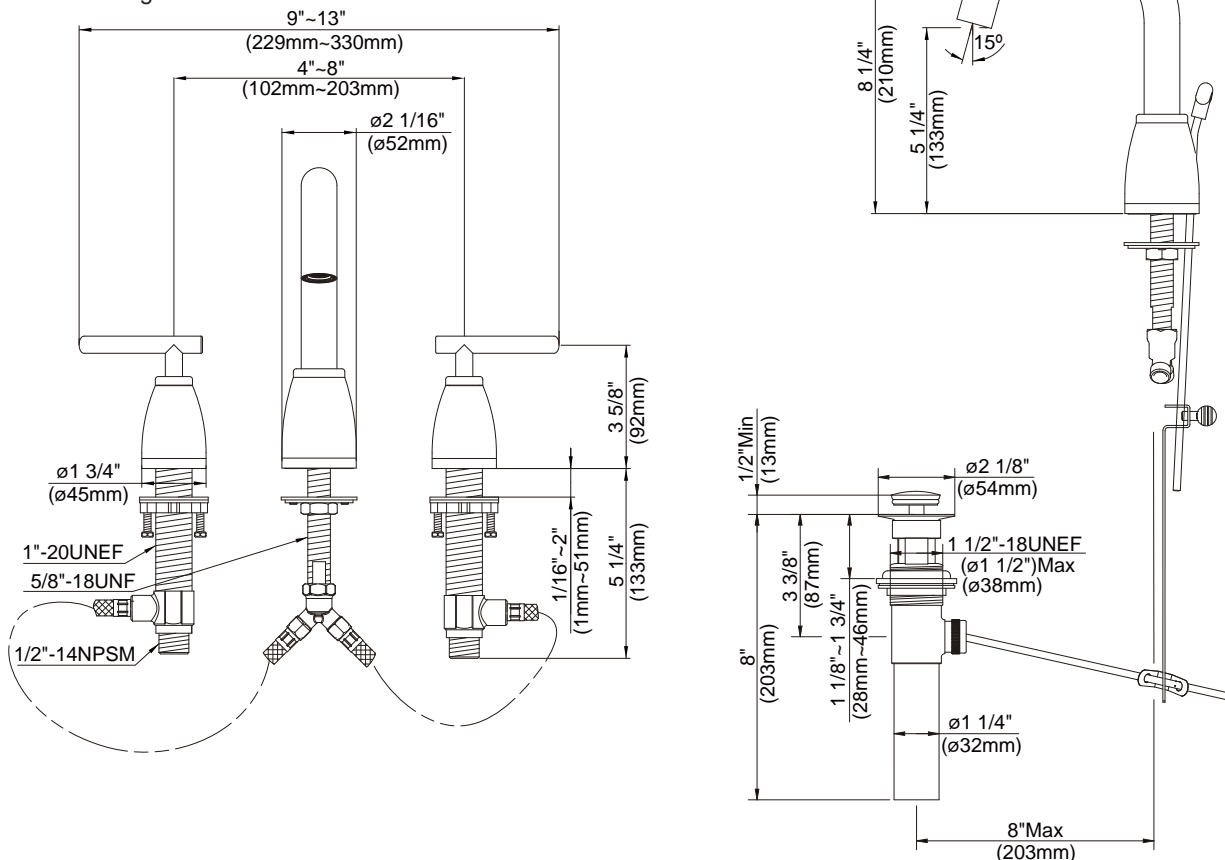

TWO HANDLE MINI-WIDESPREAD LAVATORY FAUCET (Produced after 05.28.08)

Description

- 2 handle with all brass pop-up drain assembly
- Concealed deck mount
- Fits 1 1/8" to 1 1/4" diameter mounting hole

Flow & Valving

- See Chart

Standards

- ASME A112.18.1
- CSA B125
- NSF 61-9
- Listed IAPMO/UPC
- Energy policy act of 1992
- ADA Accessibility Guidelines for Buildings and Facilities - 4.27.4 Controls and Mechanisms 
- Manufactured in compliance with EPA High Efficiency Lavatory Faucet Specification

Specific Features: _____ Submitted Model No.: _____

SD303354/09-08.03