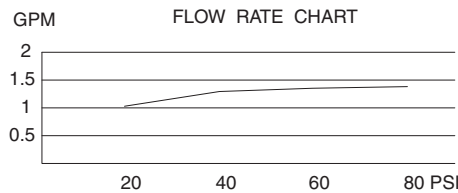

TWO HANDLE MINI-WIDESPREAD LAVATORY FAUCET (Produced after 05.28.08)

Description

- 2 handle with all brass pop-up drain assembly
- Concealed deck mount
- Fits 1 1/8" to 1 1/4" diameter mounting hole

Flow & Valving

- See Chart

Standards

- ASME A112.18.1
- CSA B125
- NSF 61-9
- Listed IAPMO/UPC
- Energy policy act of 1992
- ADA Accessibility Guidelines for Buildings and Facilities - 4.27.4 Controls and Mechanisms
- Manufactured in compliance with EPA High Efficiency Lavatory Faucet Specification

Available Colors & Finish

- Chrome
- Brushed Nickel (BN)
- Chrome with Satin Nickel Accents (CSN)

Warranty

Danze products are covered by a manufacturer's limited "lifetime" warranty for manufacturing defects.

Specific Features: _____ Submitted Model No.: _____

SD303354/09-08.03