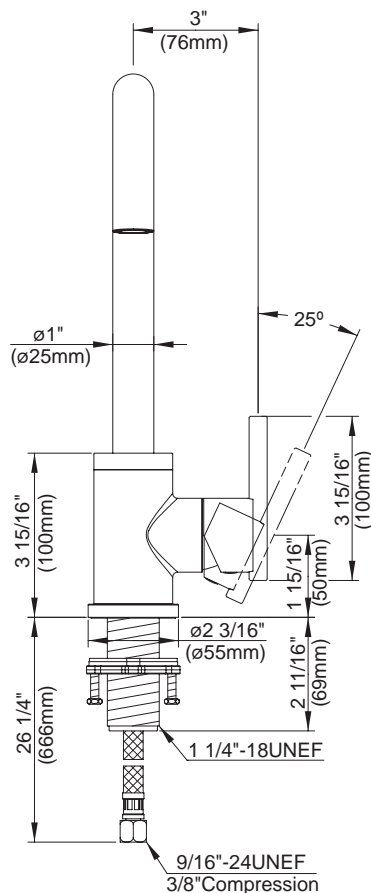

Specific Features: _____ Submitted Model No.: _____