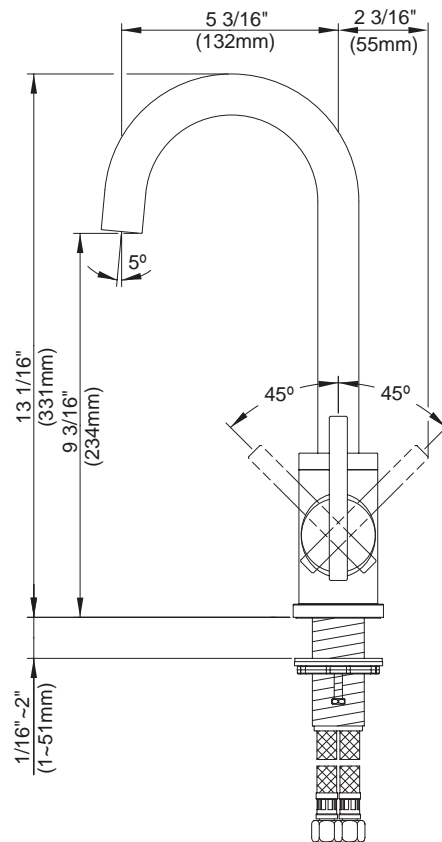

Specific Features: _____ Submitted Model No.: _____