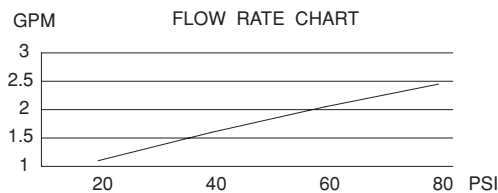

Specific Features: _____ Submitted Model No.: _____

SD153057/01-07.01