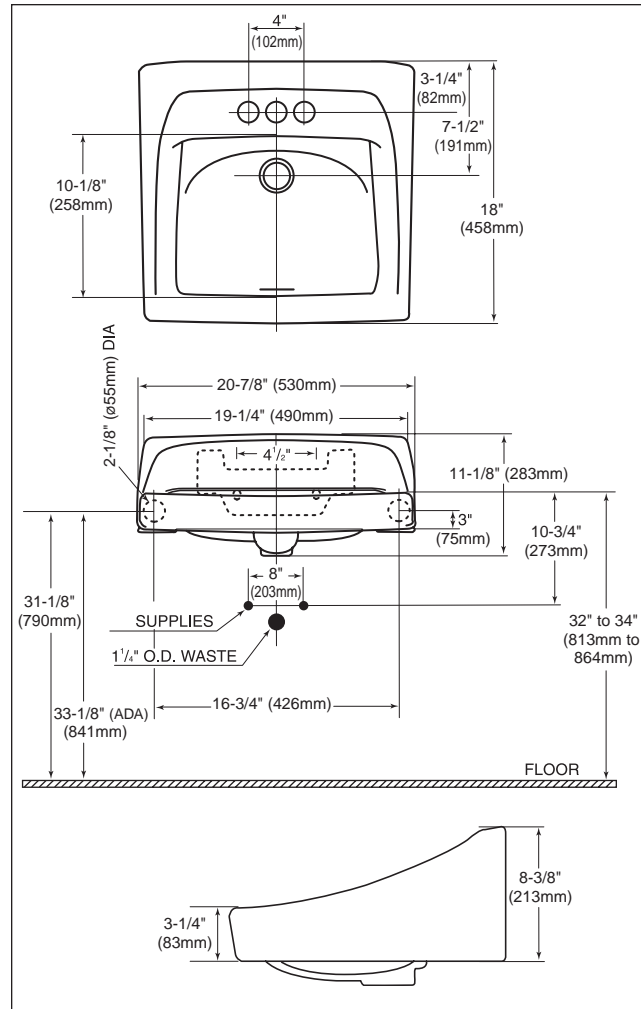

Faucet Not Included

LT307

Commercial Wall-Hung Lavatory

FUNCTION

Durable vitreous china offers years of use.

SPECIFICATIONS

Waste: 1¹/₄" O.D.
 Size: 20-7/8" W x 18" D
 Warranty: One Year Limited Warranty
 Material: Vitreous china

Shipping Weight: **LT307 / LT307.4 / LT307.8**
 40 lbs.

Shipping Dimensions: **LT307 / LT307.4 / LT307.8**
 22⁵/₈" L x 19¹/₈" W x 13³/₄" H

Recommended carrier:

Jay R. Smith 0700 (Concealed Arms) with 19" arms
 0800 (Wall Support Plate)

Fixture dimensions meet ANSI/ASME standard
 A112.19.2M and CAN/CSA B 45 requirements.

Listing / Approvals: IAPMO/UPC, CSA, City of Los
 Angeles, State of Massachusetts, and others.

Meets the American Disabilities Act Guidelines and
 ANSI A117.1 requirements when countertop installed
 864mm (34") from finished floor.

These dimensions and specifications are subject to
 change without notice.

LT307.4

Lavatory Wall-Hanger