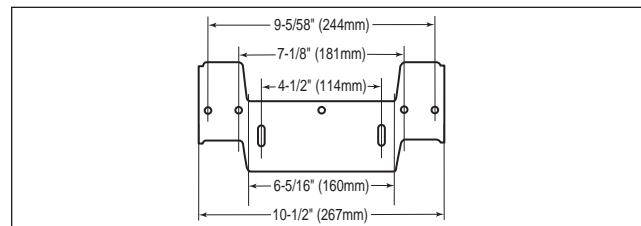

Lavatory Wall-Hanger