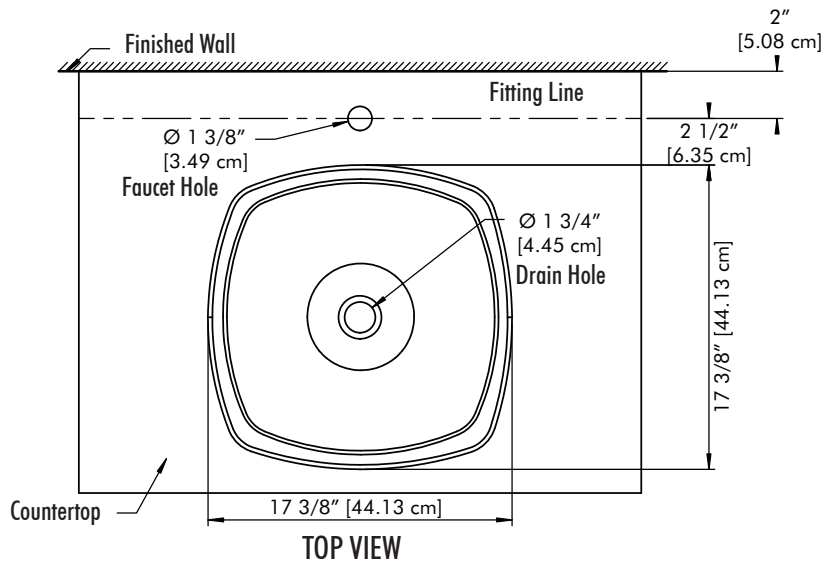

DECOLAV®

MODEL NUMBER: 1423 SERIES

PRODUCT DESCRIPTION

Square Vitreous China Vessel

- Classically Redefined™ Collection
- 17" (43.18 cm) Square
- Vitreous China
- High-Gloss Ceramic Finish
- For Above Counter Use
- CSA Certified: CSA B45.0-02, CSA B45.1-02
ASME 112.19.2M-1998, A112.19.14

PRODUCT MEASUREMENTS

- Width: 17.375 inches (44.13 cm)
- Depth: 17.375 inches (44.13 cm)
- Height: 8 inches (20.32 cm)

RECOMMENDED ACCESSORIES

- DECOLAV® 9290 Umbrella Drain or
- DECOLAV® 9296 Grid Drain or
- DECOLAV® 9298 Push Button Closing Umbrella Drain

Adjustable Wrench

Pipe Wrench

Plumber's Putty or
Caulking

Putty Knife

Flathead
Screwdriver

Phillips
Screwdriver

ROUGHING-IN DIMENSIONS

PARTS

Item	Description	Qty
A	Square Vitreous China Vessel	1

- **NOTE: Cutout Template Included**

INSTALLATION INSTRUCTIONS

• **STEP #1**

- Affix **Template** provided for Countertop at desired location with Cellophane Tape.
- Mark guidelines on Countertop in several places.
- Drill a clearance hole approximately 1/4" to 1/2" (0.64 to 1.27 cm) inside the perimeter line of **Template**.
- Cut opening following the perimeter line of **Template**.