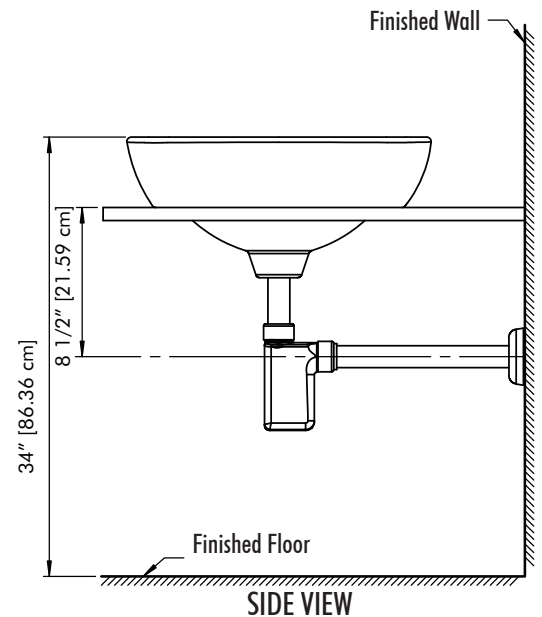

PRODUCT MEASUREMENTS

- Width: 17.375 inches (44.13 cm)
- Depth: 17.375 inches (44.13 cm)
- Height: 8 inches (20.32 cm)

RECOMMENDED ACCESSORIES

- DECOLAV® 9290 Umbrella Drain or
- DECOLAV® 9296 Grid Drain or
- DECOLAV® 9298 Push Button Closing Umbrella Drain

Adjustable Wrench

Pipe Wrench

Plumber's Putty or
Caulking

Putty Knife

Flathead
Screwdriver

Phillips
Screwdriver

ROUGHING-IN DIMENSIONS

PARTS

Item	Description	Qty
A	Square Vitreous China Vessel	1

- **NOTE: Cutout Template Included**

INSTALLATION INSTRUCTIONS

• **STEP #1**

- Affix **Template** provided for Countertop at desired location with Cellophane Tape.
- Mark guidelines on Countertop in several places.
- Drill a clearance hole approximately 1/4" to 1/2" (0.64 to 1.27 cm) inside the perimeter line of **Template**.
- Cut opening following the perimeter line of **Template**.