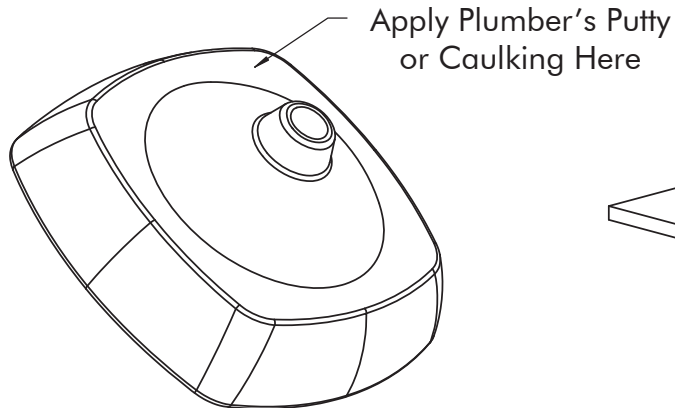

Item	Description	Qty
A	Square Vitreous China Vessel	1

- **NOTE: Cutout Template Included**

INSTALLATION INSTRUCTIONS

• **STEP #1**

- Affix **Template** provided for Countertop at desired location with Cellophane Tape.
- Mark guidelines on Countertop in several places.
- Drill a clearance hole approximately 1/4" to 1/2" (0.64 to 1.27 cm) inside the perimeter line of **Template**.
- Cut opening following the perimeter line of **Template**.

Clearance Hole

Cut Opening

• **STEP #2**

- Check for cutout alignment by placing **Lavatory (A)** in desired mounting position.

INSTALLATION INSTRUCTIONS

• STEP #3

- Apply Plumber's Putty or Caulking around the underside of rim near the edge as shown.
- Carefully lower **Lavatory** in place. Align and press firmly.
- Wipe off excess sealant.
- Refer to Figure 1.
- **NOTE: ALLOW SEALANT TO SET BEFORE PROCEEDING.**

Figure 1

• STEP #4

- **NOTE: DRAIN SHOWN, DECOLAV® 9290 UMBRELLA DRAIN, IS A RECOMMENDED ACCESSORY AND NOT INCLUDED.**
- Install Drain according to manufacturer's installation instructions.
- **NOTE: DO NOT OVERTIGHTEN DRAIN.**
- Refer to Figure 2.