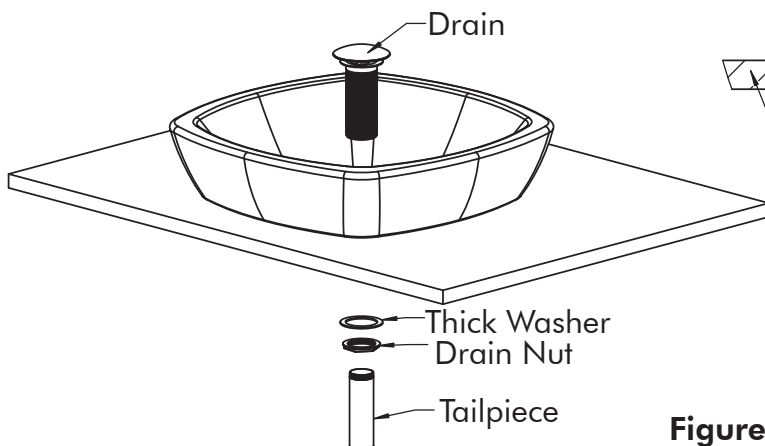

Item	Description	Qty
A	Square Vitreous China Vessel	1

- **NOTE: Cutout Template Included**

INSTALLATION INSTRUCTIONS

• **STEP #1**

- Affix **Template** provided for Countertop at desired location with Cellophane Tape.
- Mark guidelines on Countertop in several places.
- Drill a clearance hole approximately 1/4" to 1/2" (0.64 to 1.27 cm) inside the perimeter line of **Template**.
- Cut opening following the perimeter line of **Template**.

Clearance Hole

Cut Opening

• **STEP #2**

- Check for cutout alignment by placing **Lavatory (A)** in desired mounting position.

INSTALLATION INSTRUCTIONS

• STEP #3

- Apply Plumber's Putty or Caulking around the underside of rim near the edge as shown.
- Carefully lower **Lavatory** in place. Align and press firmly.
- Wipe off excess sealant.
- Refer to Figure 1.
- **NOTE: ALLOW SEALANT TO SET BEFORE PROCEEDING.**

Figure 1

• STEP #4

- **NOTE: DRAIN SHOWN, DECOLAV® 9290 UMBRELLA DRAIN, IS A RECOMMENDED ACCESSORY AND NOT INCLUDED.**
- Install Drain according to manufacturer's installation instructions.
- **NOTE: DO NOT OVERTIGHTEN DRAIN.**
- Refer to Figure 2.