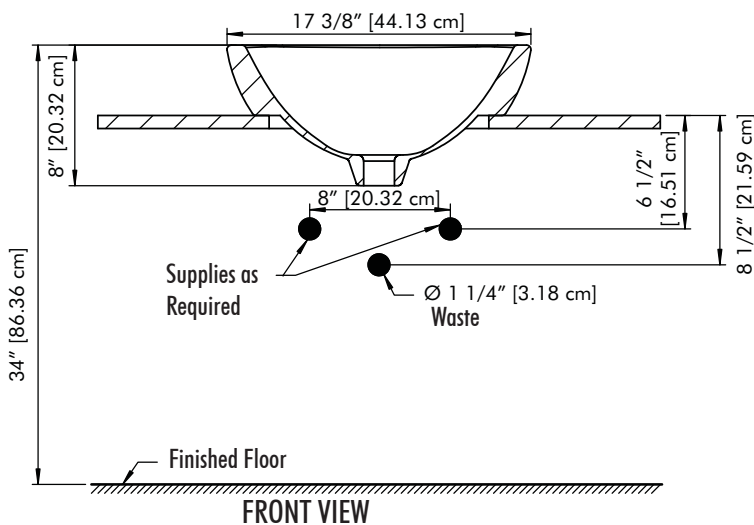

RECOMMENDED TOOLS

Level

Pipe Wrench

Putty Knife

ROUGHING-IN DIMENSIONS