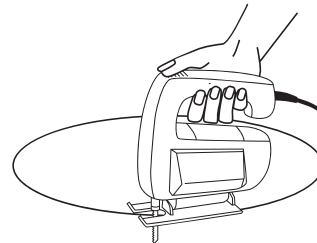

Item	Description	Qty
A	Square Vitreous China Vessel	1

- **NOTE: Cutout Template Included**

INSTALLATION INSTRUCTIONS

• **STEP #1**

- Affix **Template** provided for Countertop at desired location with Cellophane Tape.
- Mark guidelines on Countertop in several places.
- Drill a clearance hole approximately 1/4" to 1/2" (0.64 to 1.27 cm) inside the perimeter line of **Template**.
- Cut opening following the perimeter line of **Template**.

Clearance Hole

Cut Opening

• **STEP #2**

- Check for cutout alignment by placing **Lavatory (A)** in desired mounting position.

INSTALLATION INSTRUCTIONS

• STEP #3

- Apply Plumber's Putty or Caulking around the underside of rim near the edge as shown.
- Carefully lower **Lavatory** in place. Align and press firmly.
- Wipe off excess sealant.
- Refer to Figure 1.
- **NOTE: ALLOW SEALANT TO SET BEFORE PROCEEDING.**