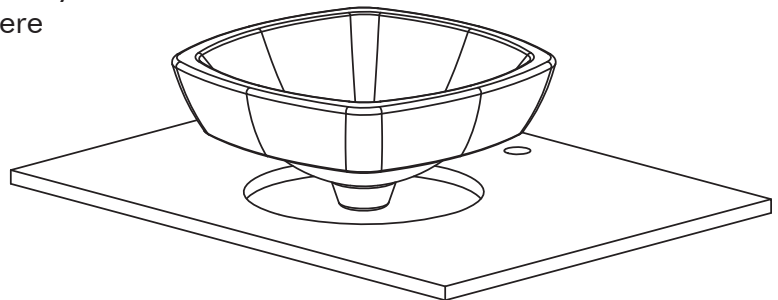

Item	Description	Qty
A	Square Vitreous China Vessel	1

- **NOTE: Cutout Template Included**

INSTALLATION INSTRUCTIONS

• **STEP #1**

- Affix **Template** provided for Countertop at desired location with Cellophane Tape.
- Mark guidelines on Countertop in several places.
- Drill a clearance hole approximately 1/4" to 1/2" (0.64 to 1.27 cm) inside the perimeter line of **Template**.
- Cut opening following the perimeter line of **Template**.

Clearance Hole

Cut Opening

• **STEP #2**

- Check for cutout alignment by placing **Lavatory (A)** in desired mounting position.

INSTALLATION INSTRUCTIONS

• STEP #3

- Apply Plumber's Putty or Caulking around the underside of rim near the edge as shown.
- Carefully lower **Lavatory** in place. Align and press firmly.
- Wipe off excess sealant.
- Refer to Figure 1.
- **NOTE: ALLOW SEALANT TO SET BEFORE PROCEEDING.**