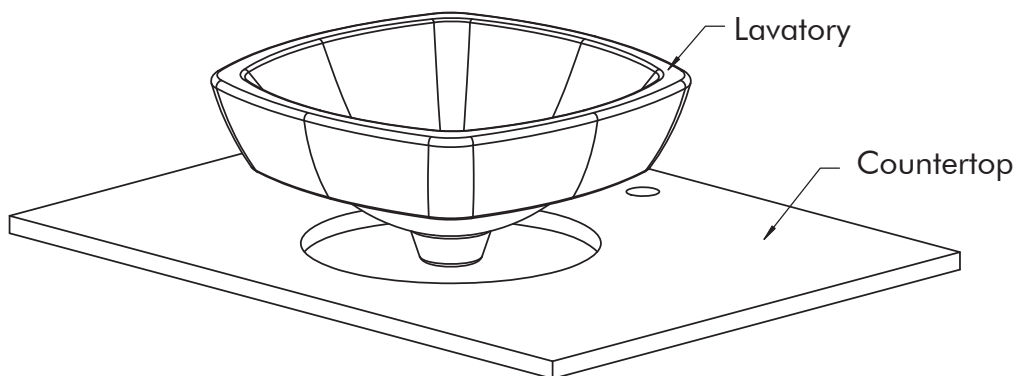

Item	Description	Qty
A	Square Vitreous China Vessel	1

- **NOTE: Cutout Template Included**

INSTALLATION INSTRUCTIONS

• **STEP #1**

- Affix **Template** provided for Countertop at desired location with Cellophane Tape.
- Mark guidelines on Countertop in several places.
- Drill a clearance hole approximately 1/4" to 1/2" (0.64 to 1.27 cm) inside the perimeter line of **Template**.
- Cut opening following the perimeter line of **Template**.

Clearance Hole

Cut Opening

• **STEP #2**

- Check for cutout alignment by placing **Lavatory (A)** in desired mounting position.

INSTALLATION INSTRUCTIONS

• STEP #3

- Apply Plumber's Putty or Caulking around the underside of rim near the edge as shown.
- Carefully lower **Lavatory** in place. Align and press firmly.
- Wipe off excess sealant.
- Refer to Figure 1.
- **NOTE: ALLOW SEALANT TO SET BEFORE PROCEEDING.**