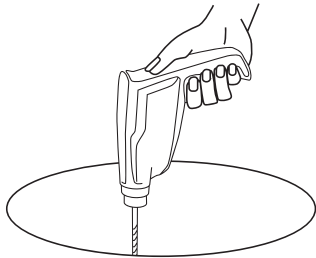

Item	Description	Qty
A	Square Vitreous China Vessel	1

- **NOTE: Cutout Template Included**

INSTALLATION INSTRUCTIONS

• **STEP #1**

- Affix **Template** provided for Countertop at desired location with Cellophane Tape.
- Mark guidelines on Countertop in several places.
- Drill a clearance hole approximately 1/4" to 1/2" (0.64 to 1.27 cm) inside the perimeter line of **Template**.
- Cut opening following the perimeter line of **Template**.

Clearance Hole

Cut Opening

• **STEP #2**

- Check for cutout alignment by placing **Lavatory (A)** in desired mounting position.

INSTALLATION INSTRUCTIONS

• STEP #3

- Apply Plumber's Putty or Caulking around the underside of rim near the edge as shown.
- Carefully lower **Lavatory** in place. Align and press firmly.
- Wipe off excess sealant.
- Refer to Figure 1.
- **NOTE: ALLOW SEALANT TO SET BEFORE PROCEEDING.**