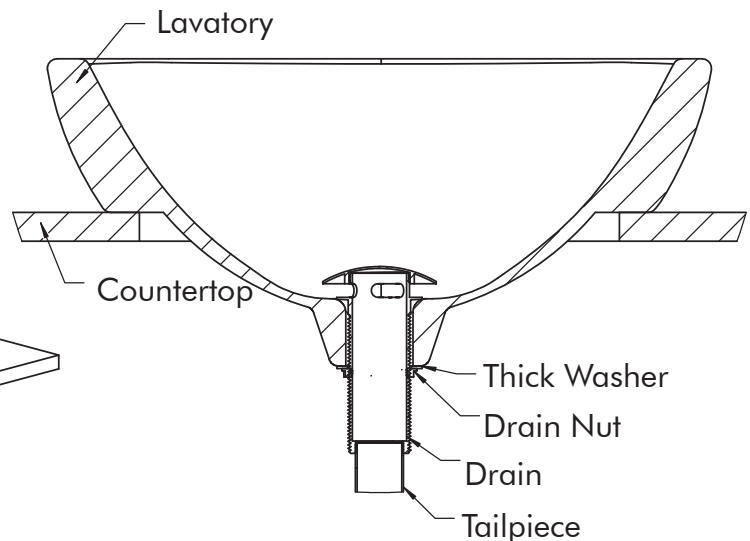

Item	Description	Qty
A	Square Vitreous China Vessel	1

- **NOTE: Cutout Template Included**

INSTALLATION INSTRUCTIONS

• **STEP #1**

- Affix **Template** provided for Countertop at desired location with Cellophane Tape.
- Mark guidelines on Countertop in several places.
- Drill a clearance hole approximately 1/4" to 1/2" (0.64 to 1.27 cm) inside the perimeter line of **Template**.
- Cut opening following the perimeter line of **Template**.

Clearance Hole

Cut Opening

• **STEP #2**

- Check for cutout alignment by placing **Lavatory (A)** in desired mounting position.

INSTALLATION INSTRUCTIONS

• STEP #3

- Apply Plumber's Putty or Caulking around the underside of rim near the edge as shown.
- Carefully lower **Lavatory** in place. Align and press firmly.
- Wipe off excess sealant.
- Refer to Figure 1.
- **NOTE: ALLOW SEALANT TO SET BEFORE PROCEEDING.**

Figure 1

• STEP #4

- **NOTE: DRAIN SHOWN, DECOLAV® 9290 UMBRELLA DRAIN, IS A RECOMMENDED ACCESSORY AND NOT INCLUDED.**
- Install Drain according to manufacturer's installation instructions.
- **NOTE: DO NOT OVERTIGHTEN DRAIN.**
- Refer to Figure 2.

Figure 2

• STEP #5

- Install waste system, faucet and water supply according to manufacturer's installation instructions.
- **NOTE: WASTE SYSTEM, FAUCET AND WATER SUPPLY NOT INCLUDED.**
- Check for leakage.