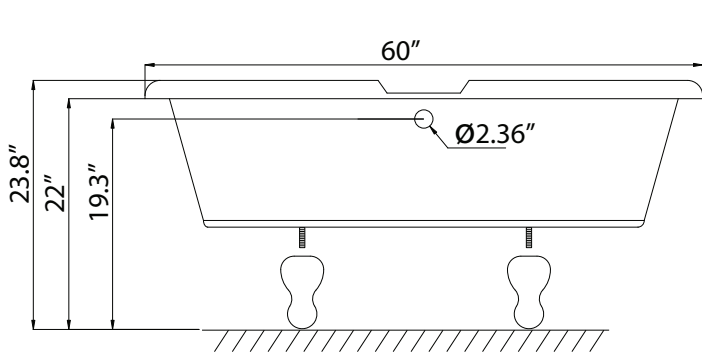

**USADF60**

Drain hole thickness 3/8" - 1/2"  
 Overflow hole thickness 1/2" - 3/4"

<b>AUGUST 2007</b>				<b>ELIZABETHAN CLASSICS</b>
SIZE	<b>60" x 31.5" x 23.8"</b>	UNIT	INCH	
TYPE	<b>USADF60 /ACRYLIC</b>			

**NOTE:**

These dimensions are for reference only and can vary  $\pm 1/4"$ .  
 If exact measurements are required use the actual tub to be installed.