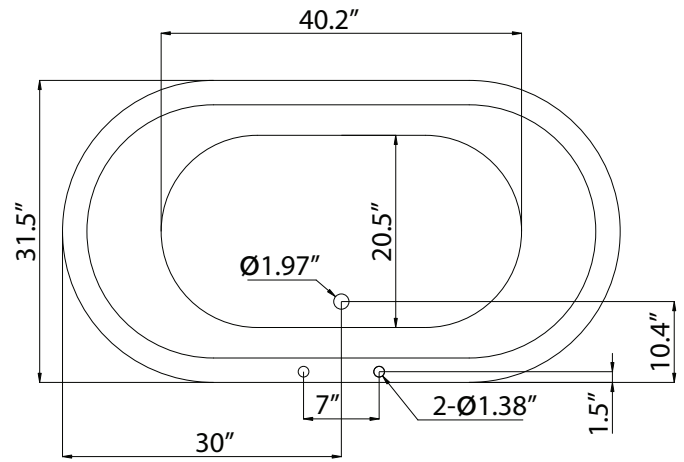

**USADF60**

Drain hole thickness 3/8" - 1/2"  
 Overflow hole thickness 1/2" - 3/4"

<b>AUGUST 2007</b>				<b>ELIZABETHAN CLASSICS</b>
SIZE	<b>60" x 31.5" x 23.8"</b>	UNIT	INCH	
TYPE	<b>USADF60 /ACRYLIC</b>			

**NOTE:**

These dimensions are for reference only and can vary  $\pm 1/4"$ .  
 If exact measurements are required use the actual tub to be installed.