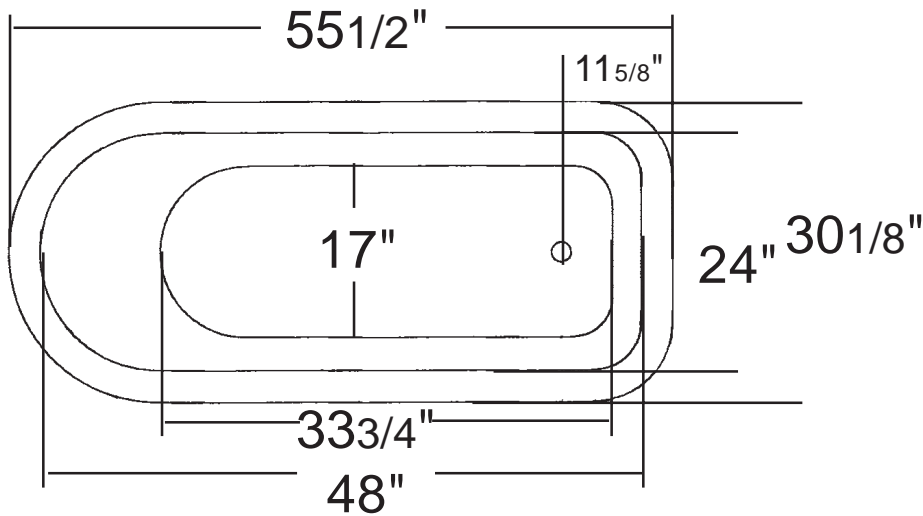

R54B Nohole Cast Iron Traditional 54" Roll Top Ball & Claw Feet Less Faucet Holes

55 1/2" L x 30 1/8" W x 23" H Capacity: 36 Gal

225 lbs. Empty Weight

567 lbs. Filled Tub Weight

345 lbs. Shipping Weight

Hole Diameters

Drain Outlet 2" (+/- 1/8")

Overflow 2 1/4" (+/- 3/16")

Top View

End View

Side View

Feet Placement Diagram

Measurement Tolerances

1. Overall lengths & Heights are +/- 3/8"
2. Overall width is +/- 3/16"
3. Hole diameters are
 - +/- 1/8 for drain hole
 - +/- 3/16 for over-flow