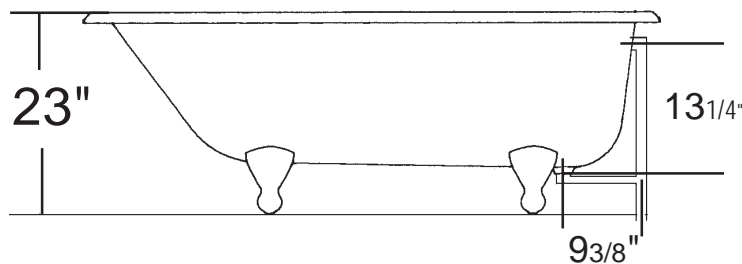

R54B Nohole Cast Iron Traditional 54" Roll Top Ball & Claw Feet Less Faucet Holes

55 1/2" L x 30 1/8" W x 23" H Capacity: 36 Gal

225 lbs. Empty Weight

567 lbs. Filled Tub Weight

345 lbs. Shipping Weight

Hole Diameters

Drain Outlet 2" (+/- 1/8")

Overflow 2 1/4" (+/- 3/16")

Top View

End View

Side View

Feet Placement Diagram

Measurement Tolerances

1. Overall lengths & Heights are +/- 3/8"
2. Overall width is +/- 3/16"
3. Hole diameters are
 - +/- 1/8 for drain hole
 - +/- 3/16 for over-flow