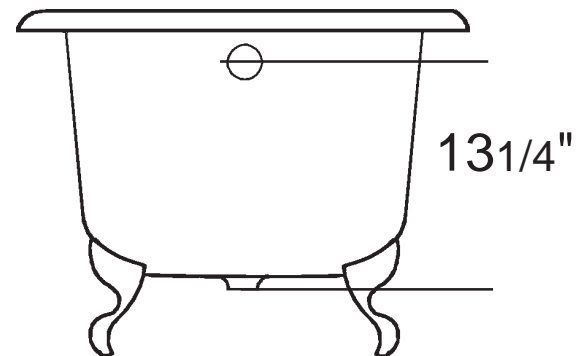

R54B Nohole Cast Iron Traditional 54" Roll Top Ball & Claw Feet Less Faucet Holes

55 1/2" L x 30 1/8" W x 23" H Capacity: 36 Gal

225 lbs. Empty Weight

567 lbs. Filled Tub Weight

345 lbs. Shipping Weight

Hole Diameters

Drain Outlet 2" (+/- 1/8")

Overflow 2 1/4" (+/- 3/16")

Top View

End View

Side View

Feet Placement Diagram

Measurement Tolerances

1. Overall lengths & Heights are +/- 3/8"
2. Overall width is +/- 3/16"
3. Hole diameters are
 - +/- 1/8 for drain hole
 - +/- 3/16 for over-flow