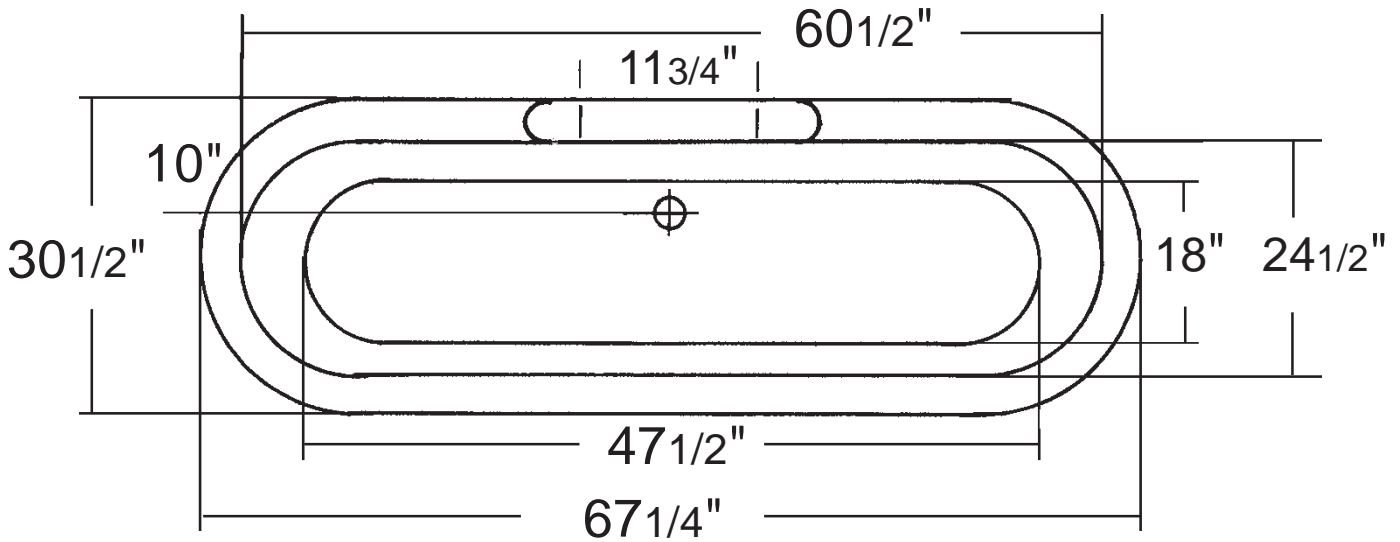

DI TAP Series Cast Iron Dual Imperial Feet

67¹/₄"L x 30¹/₂"W x 23³/₄"H Capacity: 55 Gal

465 lbs. Empty Tub Weight

804 lbs. Filled Tub Weight

465 lbs. Shipping Weight

Hole Diameters

Drain Outlet 2"

Overflow 2¹/₄"

Faucet 1³/₈"

Top View

End View

Measurement Tolerances

1. Overall lengths & Heights are +/- 3/8"
2. Overall width is +/- 3/16"
3. Hole diameters are
 - +/- 1/8 for drain hole & faucet holes
 - +/- 3/16 for over-flow

DI TAP Series

Rough-in

Bathing Well

These measurements for reference only. If exact measurements are required, please use the actual tub to be installed to obtain your measurements.

Feet Placement Diagram