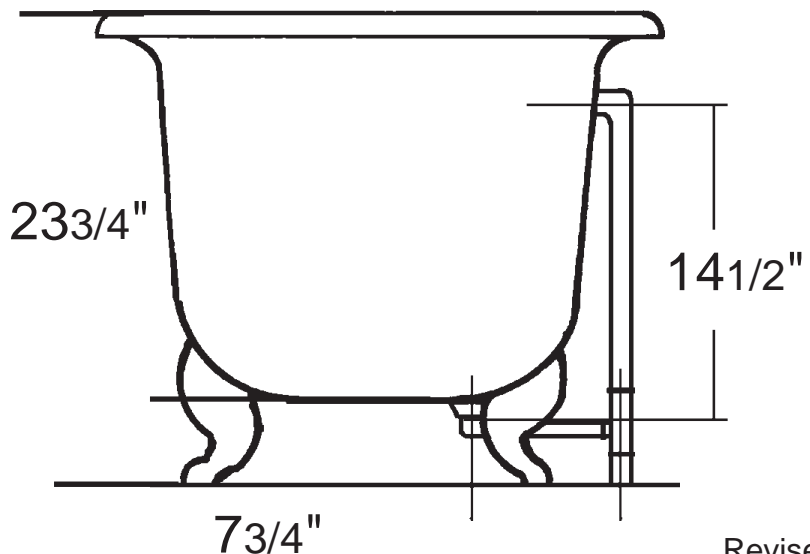

DI TAP Series Cast Iron Dual Imperial Feet

67¹/₄"L x 30¹/₂"W x 23³/₄"H Capacity: 55 Gal

465 lbs. Empty Tub Weight

804 lbs. Filled Tub Weight

465 lbs. Shipping Weight

Hole Diameters

Drain Outlet 2"

Overflow 2¹/₄"

Faucet 1³/₈"

Top View

End View

Measurement Tolerances

1. Overall lengths & Heights are +/- 3/8"
2. Overall width is +/- 3/16"
3. Hole diameters are
 - +/- 1/8 for drain hole & faucet holes
 - +/- 3/16 for over-flow

DI TAP Series

Rough-in

Bathing Well

These measurements for reference only. If exact measurements are required, please use the actual tub to be installed to obtain your measurements.

Feet Placement Diagram