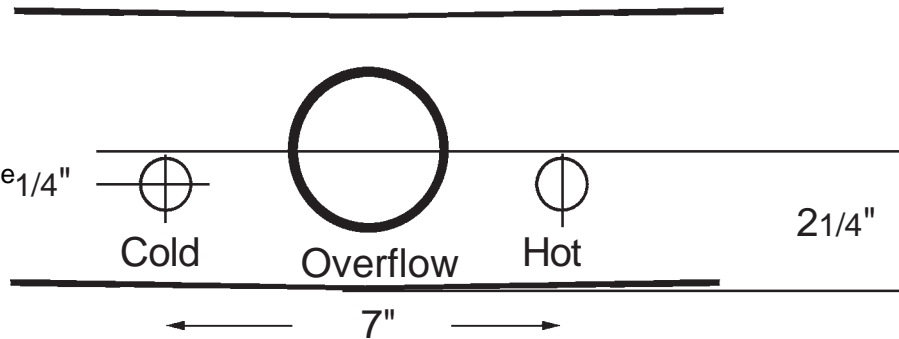

DI TAP Series Cast Iron Dual Imperial Feet

67¹/₄"L x 30¹/₂"W x 23³/₄"H Capacity: 55 Gal

465 lbs. Empty Tub Weight

804 lbs. Filled Tub Weight

465 lbs. Shipping Weight

Hole Diameters

Drain Outlet 2"

Overflow 2¹/₄"

Faucet 1³/₈"

Top View

End View

Measurement Tolerances

1. Overall lengths & Heights are +/- 3/8"
2. Overall width is +/- 3/16"
3. Hole diameters are
 - +/- 1/8 for drain hole & faucet holes
 - +/- 3/16 for over-flow

DI TAP Series

Rough-in

Bathing Well

These measurements for reference only. If exact measurements are required, please use the actual tub to be installed to obtain your measurements.

Feet Placement Diagram