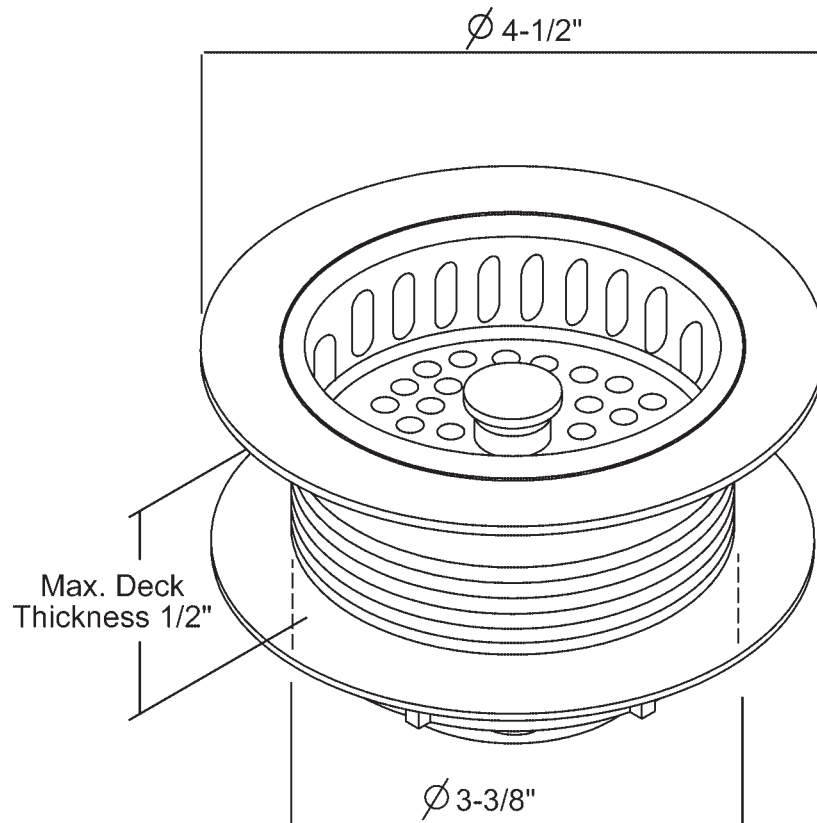

Belle Forêt
collection

Specifications for **KBS1**

Outlet: 1 1/2" OD
Brass Body

Revised 6/26/03