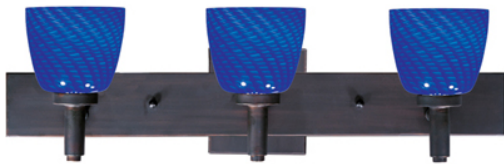

E91003-38 - Carte 3-Light Wall Mount

Dabble in the art of design by creating a custom collection without an equal. Dare to choose the right light: fluorescent, LED, Xenon or incandescent. Pair it with the perfect finish: satin nickel or oil-rubbed bronze. Complete the unique creation with a dizzying of glass selections. Choice lighting just took on a whole new meaning.

Item: E91003-38
Collection: Carte
Fixture Type: Bath Vanity
Finish: Bronze
Glass: Blue Ripple

Fixture Dimensions

Width: 23.50" Height: 7.50" Length: n/a
HCO: n/a Extension: 6.25" Weight: n/a
Back Plate: x
Chain: n/a Wire: n/a