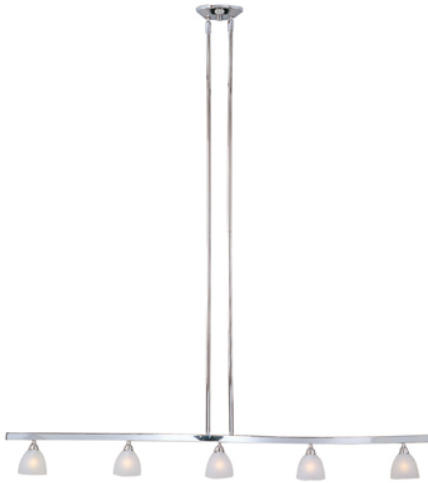

E30060-11 - Fuse 5-Light Pendant

Minimalism on a grand scale at a reasonable price. Available in chrome or bronze finishes, Fuse features a gracefully curved suspending bar that holds a series of frosted glass lamp shades in perfect balance. 40w illumination makes it the perfect application for work space of high traffic areas.

Item: E30060-11
Collection: Fuse
Fixture Type: Island Pendant
Finish: Polished Chrome
Glass: Matte White

Fixture Dimensions		
Width: 5.25"	Height: 5.00"	Length: 47.00"
HCO: n/a	Extension: n/a	Weight: n/a
Back Plate: x		
Chain: n/a	Wire: n/a	
Bulbs		
Quantity: 5	Type: 120V G9	Included: Yes
Wattage: 40w Max	Color Temperature: n/a	
Certifications/Qualifications		
UL: DRY	Energy Star: No	
Other		
UPC: 845094013716		
Note: n/a		

Shipping Information

Individual	Weight	Length	Width	Height	Case	Weight	Length	Width	Height
Qty: 1	6.90lbs	10.40"	6.10"	50.60"	Qty: 4"	n/a	21.70"	13.00"	51.40"

ET2 Contemporary Lighting and all products, designs, logos and images © 2009 ET2 Contemporary Lighting.. All Rights Reserved. ET2 Contemporary Lighting reserves the right, at any time, to make changes in the design and/or construction of the product including the discontinuation of product without prior notice. Products are subject to revision in design and/or construction to conform to changes in UL and/or CSA standards, or that which may be required by law or availability of material.