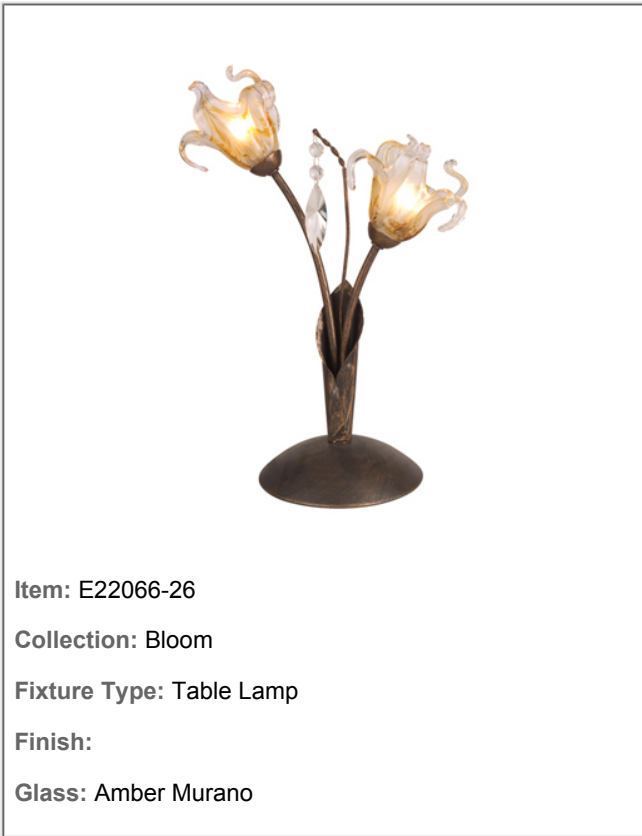

E22066-26 - Bloom 2-Light Table Lamp

Return to the days of yesteryear. Bloom is proof positive that elegance can be achieved on a budget. Highly decorative in nature, the historic Galle feel provides the perfect dining-room center piece. The elegant floral glass shades and hanging crystal teardrops whisper hints of heirlooms and the treasures of a bygone era. An amazing metallic finish of either bronze patina or antique Flemish copper adds elegance to the gently curving stems that support both crystal and lamp.

Fixture Dimensions		
Width: 7.00"	Height: 16.00"	Length: n/a
HCO: n/a	Extension: n/a	Weight: n/a
Back Plate: x		
Chain: n/a	Wire: n/a	
Bulbs		
Quantity: 2	Type: 120V G9	Included: Yes
Wattage: 40w Max	Color Temperature: n/a	
Certifications/Qualifications		
UL: n/a	Energy Star: No	
Other		
UPC: 845094002970		
Note: n/a		

Shipping Information									
Individual	Weight	Length	Width	Height	Case	Weight	Length	Width	Height
Qty: 1	2.00lbs	11.50"	16.00"	18.00"	Qty: 0	n/a			

ET2 Contemporary Lighting and all products, designs, logos and images © 2009 ET2 Contemporary Lighting.. All Rights Reserved. ET2 Contemporary Lighting reserves the right, at any time, to make changes in the design and/or construction of the product including the discontinuation of product without prior notice. Products are subject to revision in design and/or construction to conform to changes in UL and/or CSA standards, or that which may be required by law or availability of material.