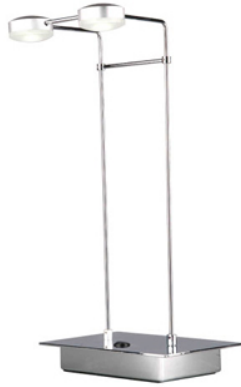

## E20962-10 - Linus 2-Light LED Table Lamp

Atop a transparent base, slender metal bars rise from a thin chrome plate that appears to float unanchored across the desk. Straight and true, the narrow.

Item: E20962-10  
Collection: Linus  
Fixture Type: Table Lamp  
Finish: Polished Chrome  
Glass: Clear/White

### Fixture Dimensions

Width: 8.00"    Height: 16.00"    Length: n/a  
HCO: n/a    Extension: n/a    Weight: n/a  
Back Plate: x  
Chain: n/a    Wire: n/a

### Bulbs

Quantity: 2    Type: LED    Included: Yes  
Wattage: 3w Max    Color Temperature: 3000°K