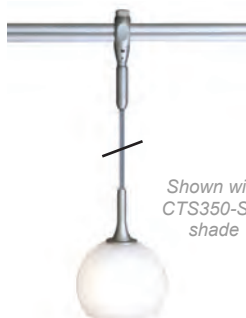

Biba Track Pendant

Frosted glass shade. 59" field-adjustable cord with transparent, double insulation. Fingerglass included.

Lamp: 40W max., T4, G9 Bi-pin base
Finish: -S

LIR1068

Barro Track Pendant

Silver metal shade. 59" field-adjustable cord with transparent, double insulation.

Lamp: 50W max., PAR16 GU10 base
Finish: -S

LIR1069

YoYo Pendant

For Lock-Fit Shades

117-13/16" field-adjustable cord with transparent, silicone, double insulation. Yoyo counter weight and pulley to adjust shade height as needed. Fingerglass, Ringtool and Allen Wrench included. Shades sold separately.

Lamp: 40W max., T4, G9 Bi-pin base
Finish: -AB, -S

LIR3286

Shown with CTS349-SR shade

Odyssey Track Pendant

For Lock-Fit Shades

78-1/2" field-adjustable coaxial cord with transparent, silicone, double insulation. Fingerglass, Ringtool and Allen Wrench included. Shades sold separately.

Lamp: 40W max., T4, G9 Bi-pin base
Finish: -AB, -S

LIR3296

Shown with CTS350-SW shade

Shown with OFG201 shade.

Odyssey Track Pendant

For Gravity-Fit Shades

Bicycle cable wiring cover keeps cord straight for clean appearance. May be field modified for shorter lengths. Shades sold separately.