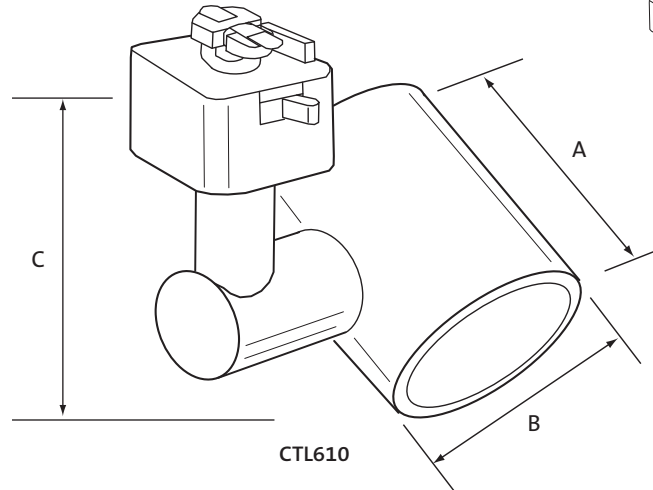

CTL610

Line Voltage Ultimate Universal™ Lampholder

Catalog #

Type

Project

CTL610/LA638 with PAR16 lamp

CTL610/LA620

CTL610/LA630

CTL610/LA6838

DIMENSIONS			
Model	A	B	C
CTL610	2-3/4"	2-1/4"	4-7/8"
CTL610/LA620	4-1/2"	3-1/2"	6-1/2"
CTL610/LA630	4-3/4"	4-3/4"	7"
CTL610/LA638	3-3/4"	2-1/4"	5-3/4"
CTL610/LA6838	6-7/8"	5-7/8"	9"

Specifications/Features

Convenient features include a low profile side swivel design, and "Sure-Set" swivel for precise aiming. Both are molded of durable Lexan™ 940.

Lamp/Electrical

CTL610: (1) 150W PAR38, E26 Medium Skirted Base