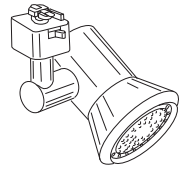

CTL610

Line Voltage Ultimate Universal™ Lampholder

Catalog #

Type

Project

CTL610/LA638 with PAR16 lamp

CTL610/LA620

CTL610/LA630

CTL610/LA6838

DIMENSIONS			
Model	A	B	C
CTL610	2-3/4"	2-1/4"	4-7/8"
CTL610/LA620	4-1/2"	3-1/2"	6-1/2"
CTL610/LA630	4-3/4"	4-3/4"	7"
CTL610/LA638	3-3/4"	2-1/4"	5-3/4"
CTL610/LA6838	6-7/8"	5-7/8"	9"

Specifications/Features

Convenient features include a low profile side swivel design, and "Sure-Set" swivel for precise aiming. Both are molded of durable Lexan™ 940.

Lamp/Electrical

CTL610: (1) 150W PAR38, E26 Medium Skirted Base