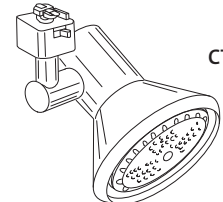

CTL610

Line Voltage Ultimate Universal™ Lampholder

Catalog #

Type

Project

CTL610/LA638 with PAR16 lamp

CTL610/LA620

CTL610/LA630

CTL610/LA6838

DIMENSIONS			
Model	A	B	C
CTL610	2-3/4"	2-1/4"	4-7/8"
CTL610/LA620	4-1/2"	3-1/2"	6-1/2"
CTL610/LA630	4-3/4"	4-3/4"	7"
CTL610/LA638	3-3/4"	2-1/4"	5-3/4"
CTL610/LA6838	6-7/8"	5-7/8"	9"

Specifications/Features

Convenient features include a low profile side swivel design, and "Sure-Set" swivel for precise aiming. Both are molded of durable Lexan™ 940.

Lamp/Electrical

CTL610: (1) 150W PAR38, E26 Medium Skirted Base