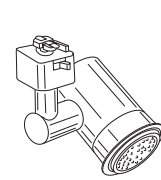

CTL610

Line Voltage Ultimate Universal™ Lampholder

Catalog #

Type

Project

CTL610/LA638 with PAR16 lamp

CTL610/LA620

CTL610/LA630

CTL610/LA6838

DIMENSIONS			
Model	A	B	C
CTL610	2-3/4"	2-1/4"	4-7/8"
CTL610/LA620	4-1/2"	3-1/2"	6-1/2"
CTL610/LA630	4-3/4"	4-3/4"	7"
CTL610/LA638	3-3/4"	2-1/4"	5-3/4"
CTL610/LA6838	6-7/8"	5-7/8"	9"

Specifications/Features

Convenient features include a low profile side swivel design, and "Sure-Set" swivel for precise aiming. Both are molded of durable Lexan™ 940.

Lamp/Electrical

CTL610: (1) 150W PAR38, E26 Medium Skirted Base