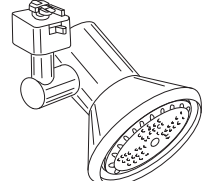

CTL610

Line Voltage Ultimate Universal™ Lampholder

Catalog #

Type

Project

CTL610/LA638 with PAR16 lamp

CTL610/LA620

CTL610/LA630

CTL610/LA6838

DIMENSIONS			
Model	A	B	C
CTL610	2-3/4"	2-1/4"	4-7/8"
CTL610/LA620	4-1/2"	3-1/2"	6-1/2"
CTL610/LA630	4-3/4"	4-3/4"	7"
CTL610/LA638	3-3/4"	2-1/4"	5-3/4"
CTL610/LA6838	6-7/8"	5-7/8"	9"

Specifications/Features

Convenient features include a low profile side swivel design, and "Sure-Set" swivel for precise aiming. Both are molded of durable Lexan™ 940.

Lamp/Electrical

CTL610: (1) 150W PAR38, E26 Medium Skirted Base