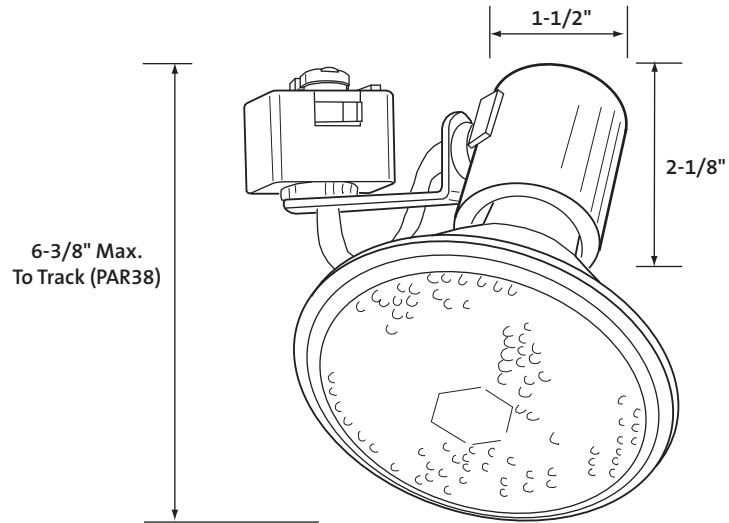

CTL602

Universal Lampholder Low Profile Side Swivel

Catalog #

Type

Project

CTL602 Series Shown With Short Neck PAR30 Lamp

Specifications/Features

Fixture

This Mini-Swivel fixture has a very low profile bracket that is well suited for close to ceiling or hidden applications. Side mounted socket bracket design reduces fixture depth. Sure-Set aiming adjustment holds set position accurately. May be track mounted or used in mono-point applications with the LA-18 mono-point accessory. All have precise, rigid aiming and full 350° horizontal rotation.

B - Black (with white porcelain socket)
P - White