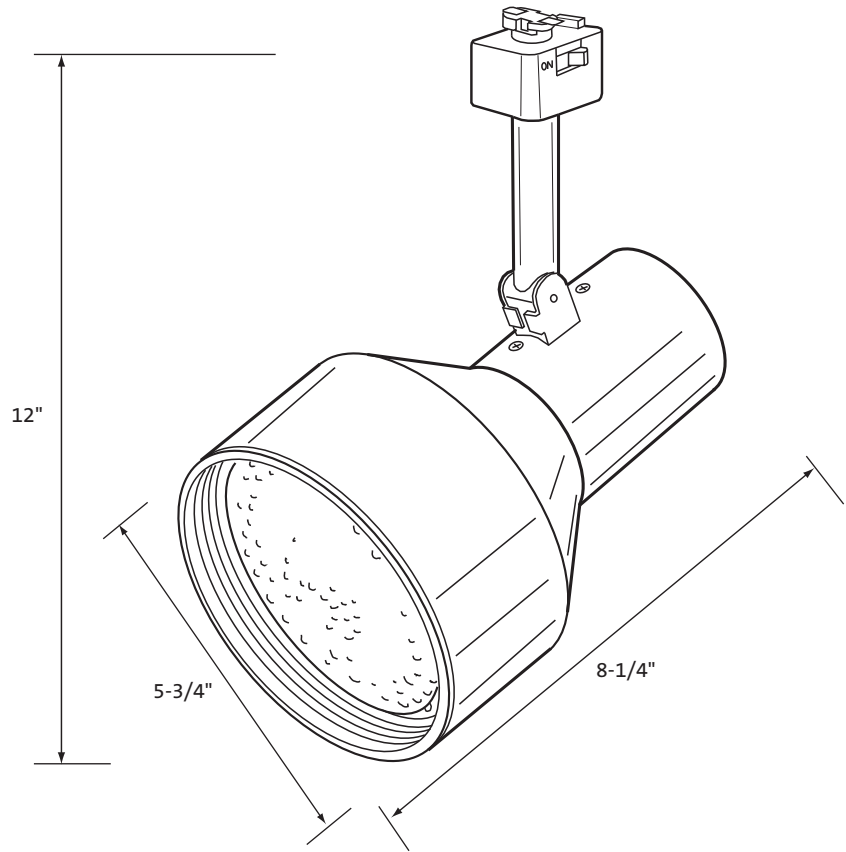

CTL340

Line Voltage PAR38
Elite Step Cylinder
Track Fixture

Catalog #

Type

Project

Specifications/Features

Fixture

Round back design provides a soft look. Ideal for accent lighting in retail, commercial, or residential settings. Features a deep black phenolic baffle to conceal the lamp and provide glare control for visual comfort.

Lamp/Electrical

(1) 120W BR40 or (1) 150W PAR38 (max.)
All styles are equipped with a convenient on/off switch and polarity indicator.

Warranty

This fixture is covered by Con-Tech's one (1) year full replacement guarantee after date of purchase.

Listing

cULus listed. Suitable for dry locations.

Ordering Information

Example Order -

Fixture

CTL340

Finish

B - Black
P - White

Accessory Holder

FA-40-(B, P, S)

Accessories

LF40 - A, B, CL, G, LB, R, RO, Y,
73, LS, SL, UV

3-3/4" Dia. tempered glass lenses

LA-39-(B,P,S) - Egg Crate Louver

BD40 - Barn Doors

Color/Pattern Legend