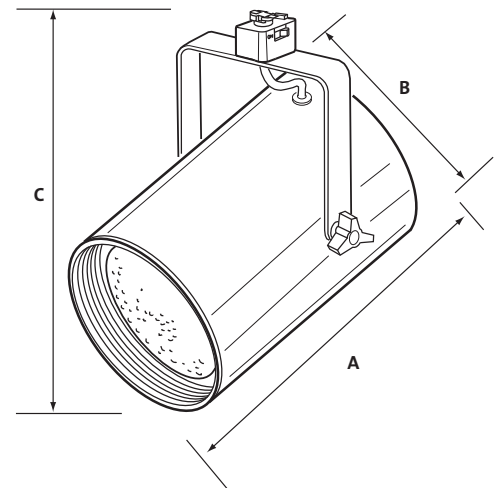

CTL140

Specifications/Features

Fixture

Modern flat back design presents a crisp, high-tech silhouette. Deep set black baffle provides lamp concealment for visual comfort. Specular white reflective interior assures maximum lamp efficiency when used with an A-Lamp. CTL120 and CTL130 have a slender stem mount to conceal wiring. CTL140 has a yolk mount to provide a complementary balanced appearance for the 250 watt model. All have precise, rigid aiming and full 350° rotation.

Lamp/Electrical

CTL120: 75W R20 or 50W PAR20 (max), med. base.
CTL130: 100W A19, 75W PAR30* or 65W BR30 (max), med. base.
*Long neck PAR30 or BR30 lamps are suggested for this model.
CTL140: 250W PAR38 or 120W BR40 (max), medium base.
All styles are equipped with a convenient on/off switch.

Warranty

This fixture is covered by Con-Tech's one year full replacement guarantee after installation.

Listing

cULus listed. Suitable for dry locations.

Ordering Information

Example Order: - - -

Housing

CTL120 - PAR20 Fixture
CTL130 - PAR30 Fixture
CTL140 - PAR40 Fixture

See Lamp/Electrical section
for specific lamp usage.

Finish

B - Black
P - White
PB - Polished Brass

Accessory Holder

FA-20 - Black accessory holder for CTL120
FA-30 - Black accessory holder for CTL130
FA-40 - Black accessory holder for CTL140

Accessories

LF20 - A, B, CL, G, LB, R, RO, Y, 73, LS, SL, UV
3-3/4" Dia. tempered glass lenses for CTL120
LF30 - A, B, CL, G, LB, R, RO, Y, 73, LS, SL, UV
4-11/16" Dia. tempered glass lenses for CTL130
LF40 - A, B, CL, G, LB, R, RO, Y, 73, LS, SL, UV
5-7/16" Dia. tempered glass lenses for CTL140
LA-37 - Egg-Crate Louver for CTL120
LA-38 - Egg-Crate Louver for CTL130
LA-39 - Egg-Crate Louver for CTL140
BD20 - Black Barn Doors for CTL120
BD30 - Black Barn Doors for CTL130
BD40 - Black Barn Doors for CTL140

Color/Pattern Legend

-A (Amber), -B (Blue), -CL (Clear), -G (Green), -LB (Light Blue),
-R (Red), -RO (Rose), -Y (Yellow), -73 (Spread Lens), -LS (Linear
Spread Lens), -SL (Soft Light), -UV (Optivex UV Filter)

1-800-728-0312

www.con-techlighting.com

All specifications subject to change without notice.