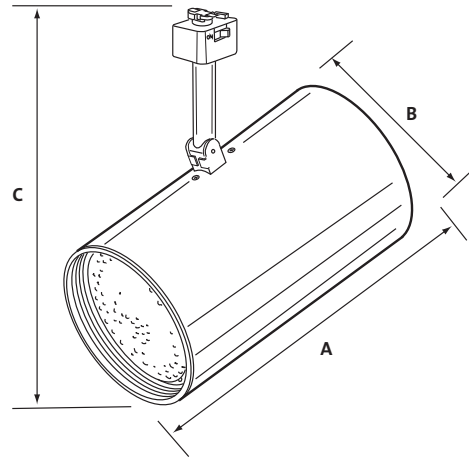

CTL120 CTL130 CTL140

Flat Back Cylinder
Track Fixtures
for PAR20, PAR30
and PAR40 Lamps

Model	DIMENSIONS		
	A	B	C
CTL120	6 1/8"	3 1/2"	9 1/2"
CTL130	7 1/8"	4 1/2"	11 1/4"
CTL140	8 1/8"	5 3/4"	12 1/2"

Catalog #

Type

Project

CTL120/CTL130