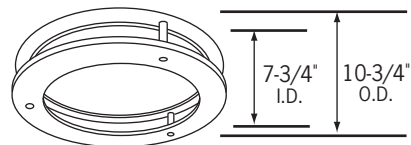

CTR8428H-(CLR, WHT)-P 1AR8(B, F, G, R, Y)*

Deco Trim
Single sandblasted floating colored acrylic ring supported by three (3) posts. Clear or white reflector, white metal trim ring. 1-1/2" Drop from ceiling.

***B** (Blue), **F** (Frosted), **G** (Green), **R** (Red), **Y** (Yellow)