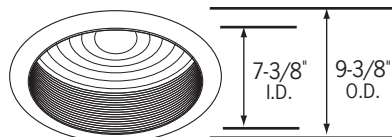

*4 Week Lead Time

Commercial Grade Trims

CTR8421H-B

Black Baffle, Clear Reflector, Black Trim Ring

CTR8421H-P

Black Baffle, Clear Reflector, White Trim Ring

CTR8421H-P-WHT

White Baffle, White Reflector, White Trim Ring