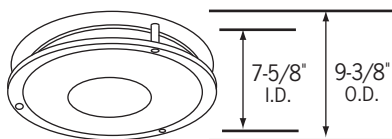

CTR8426H-P

Floating Ring Trim: White Reflector, 1-1/2" Drop, 3-1/2" Center Hole

1-800-728-0312

www.con-techlighting.com

All specifications subject to change without notice.