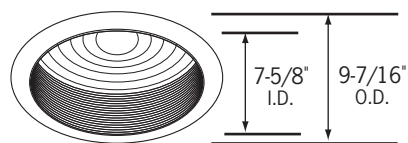

*4 Week Lead Time

Commercial Grade Trims

CTR83001H-B

Black Baffle, Clear Specular Reflector, Black Trim Ring

CTR83001H-P

Black Baffle, Clear Specular Reflector, White Trim Ring

CTR83007H-P

Black Baffle Trim
Clear specular reflector with regressed prismatic convex glass lens. Aluminum baffle and reflector. Wet location listed.