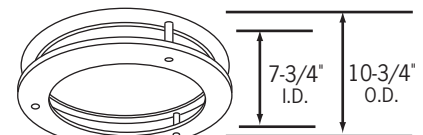

CTR83002H-CLR

Specular Reflector, Clear Multiplier

CTR83003H-CLR

Wall Wash Kickplate, Clear Reflector, White Plastic Trim Ring

CTR83005H-P

Floating Etched Glass Lens
Clear Reflector, 1-1/2" Drop from Ceiling