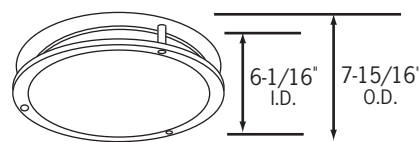

CTR6428V-(CLR, PL)

Self-flanged Specular Reflector:

-CLR (Clear), **-PL** (Matte Platinum)

CTR61503V-CLR

Wall Wash Kickplate, Clear Reflector, White Plastic Trim Ring

CTR61505V-P

Floating Glass Trim
Clear Reflector, 1-1/2" Drop from Ceiling