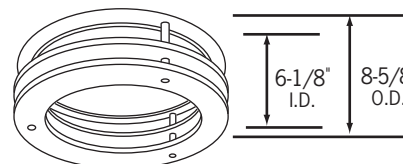

CTR61506V-(CLR, WHT)-P 2AR6(B, F, G, R, Y)*

Deco Trim

Double stacked sandblasted floating colored acrylic ring supported by three (3) posts. Clear or white reflector, white metal trim ring. 2-3/4" Drop from ceiling.

***B** (Blue), **F** (Frosted), **G** (Green), **R** (Red), **Y** (Yellow)

1-800-728-0312

www.con-techlighting.com

All specifications subject to change without notice.