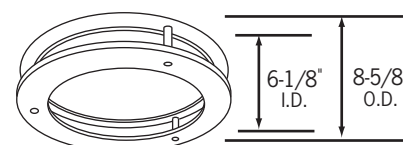

CTR6428V-(CLR, PL)

Self-flanged Specular Reflector:

-CLR (Clear), **-PL** (Matte Platinum)

CTR61503V-CLR

Wall Wash Kickplate, Clear Reflector, White Plastic Trim Ring

CTR61505V-P

Floating Glass Trim
Clear Reflector, 1-1/2" Drop from Ceiling