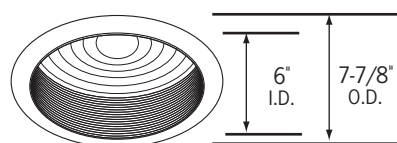

*4 Week Lead Time

Commercial Grade Trims

CTR61501V-B

Black Baffle, Clear Reflector, Black Trim Ring

CTR61501V-P

Black Baffle, Clear Reflector, White Trim Ring

CTR61501V-P-WHT

White Baffle, White Reflector, White Trim Ring