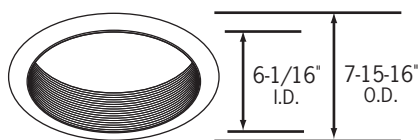

Commercial Grade Trims

CTR61501V-B

Black Baffle, Clear Reflector, Black Trim Ring

CTR61501V-P

Black Baffle, Clear Reflector, White Trim Ring