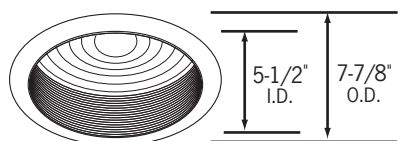

*4 Week Lead Time

Commercial Grade Trims

CTR6701-B

Black Baffle, Clear Reflector, Black Trim Ring

CTR6701-P

Black Baffle, Clear Reflector, White Trim Ring

CTR6701-WHT

White Baffle, White Reflector, White Trim Ring