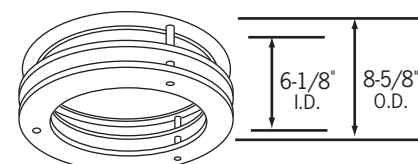

CTR6716-(CLR, WHT)-P 2AR6(B, F, G, R, Y)*

Deco Trim

Double stacked sandblasted floating colored acrylic ring supported by three (3) posts. Clear or white reflector, white metal trim ring. 2-3/4" Drop from ceiling.

***B** (Blue), **F** (Frosted), **G** (Green), **R** (Red), **Y** (Yellow)