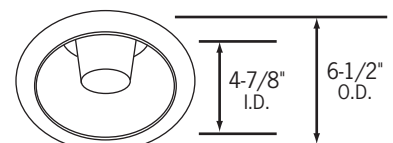

CTR53002-B
PAR30 Multiplier, Black Specular Reflector, Black Trim Ring

CTR53002-CLR
PAR30 Multiplier, Clear Specular Reflector

CTR53002-WHT
PAR30 White Multiplier, White Reflector
2-Stage yolk for short and long neck lamps. Sculptured steel trim ring. Steel tapered baffle. (2) Heat treated steel mounting springs.

Maximum Wattage:
IC Housings: 65W BR30, 75W PAR30
Non-IC Housings: 65W BR30, 75W PAR30

1-800-728-0312

www.con-techlighting.com

All specifications subject to change without notice.