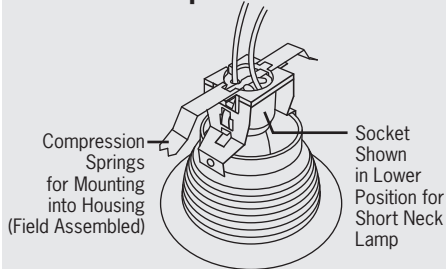

Trims for 5" Incandescent Recessed Housings

Catalog No. _____

Type _____

Project _____

General Trim Information

Trims are compatible with 5" Incandescent Recessed Housings.
All trim rings are cULus listed and have white trim finish unless specified.
All trims are suitable for damp locations; only shower trims are listed for wet locations.
Select trims have a unique Two Stage lamp holder assembly.

Two Stage Lampholder Assembly Information

Innovative, exciting design allows simple snap-in lampholder assembly for PAR30 and BR30 lamps in the baffle, multiplier and open trim models. The upper position accommodates the long neck PAR30LN and BR30 lamps. Shifting the porcelain lamp socket to the lower snap-in slots perfectly positions the short neck PAR30 lamps. In either case, the lamp is optimally placed to give maximum light distribution with minimum glare.

Upper Lamp Socket Position

Lower Lamp Socket Position

CTR53008-B
PAR30 Black Eyeball, Black Trim

CTR53008-P
PAR30 White Eyeball, White Trim

Beveled steel trim ring. 35° Vertical adjustment, 358° horizontal positioning. All steel construction. (2) Butterfly spring clips, heat treated steel.

CTR51912-P
PAR30/A19 Convex Glass Shower Light Trim

Wet location listed. Beveled white steel trim ring. Heavy-duty neoprene gasket (1/16" thick). Full specular aluminum reflector for maximum lamp efficiency. Sculptured opal drop glass that is removeable without taking down trim. (2) Butterfly spring clips, heat treated steel.