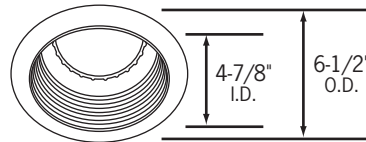

CTR51901-B
PAR30/A19 Black Baffle, Clear Reflector, Black Trim Ring

CTR51901-P
PAR30/A19 Black Baffle, Clear Reflector

CTR51901-WHT
PAR30/A19 White Baffle, White Reflector
Baffled models available in black, for low surface brightness, or white, to blend in with white ceilings. White sculptured steel trim rings. Specular aluminum reflector. Steel tapered baffle. (2) Heat treated steel mounting springs.

Maximum Wattage:
IC Housings: 40W A19, 65W BR30, 75W PAR30
Non-IC Housings: 60W MB19, 65W BR30, 75W PAR30, 75W A19