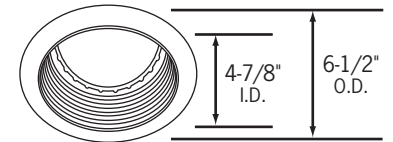

CTR53001-B
PAR30 Black Baffle, Black Trim

CTR53001-P
PAR30 Black Baffle, White Trim

CTR53001-WHT
PAR30 White Baffle, White Trim
2-Stage yolk for short and long neck lamps. Sculptured steel trim ring. Steel tapered baffle. (2) Heat treated steel mounting springs.

Maximum Wattage:
IC Housings: 65W BR30, 75W PAR30
Non-IC Housings: 65W BR30, 75W PAR30