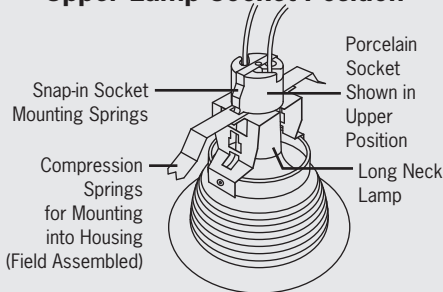

Trims for 5" Incandescent Recessed Housings

Catalog No. _____

Type _____

Project _____

General Trim Information

Trims are compatible with 5" Incandescent Recessed Housings.
All trim rings are cULus listed and have white trim finish unless specified.
All trims are suitable for damp locations; only shower trims are listed for wet locations.
Select trims have a unique Two Stage lamp holder assembly.

Two Stage Lampholder Assembly Information

Innovative, exciting design allows simple snap-in lampholder assembly for PAR30 and BR30 lamps in the baffle, multiplier and open trim models. The upper position accommodates the long neck PAR30LN and BR30 lamps. Shifting the porcelain lamp socket to the lower snap-in slots perfectly positions the short neck PAR30 lamps. In either case, the lamp is optimally placed to give maximum light distribution with minimum glare.

Upper Lamp Socket Position

Lower Lamp Socket Position

CTR53008-B
PAR30 Black Eyeball, Black Trim

CTR53008-P
PAR30 White Eyeball, White Trim

Beveled steel trim ring. 35° Vertical adjustment, 358° horizontal positioning. All steel construction. (2) Butterfly spring clips, heat treated steel.

CTR51912-P
PAR30/A19 Convex Glass Shower Light Trim

Wet location listed. Beveled white steel trim ring. Heavy-duty neoprene gasket (1/16" thick). Full specular aluminum reflector for maximum lamp efficiency. Sculptured opal drop glass that is removeable without taking down trim. (2) Butterfly spring clips, heat treated steel.