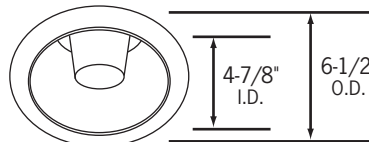

CTR51902-CLR
PAR30/A19 Multiplier, Clear Reflector

CTR51902-WHT
PAR30/A19 Multiplier, White Reflector

Reflector with white sculptured steel trim rings. Specular aluminum reflector. (2) Heat treated steel mounting springs.

Maximum Wattage:
IC Housings: 40W A19, 65W BR30, 75W PAR30
Non-IC Housings: 60W MB19, 65W BR30, 75W PAR30, 75W A19