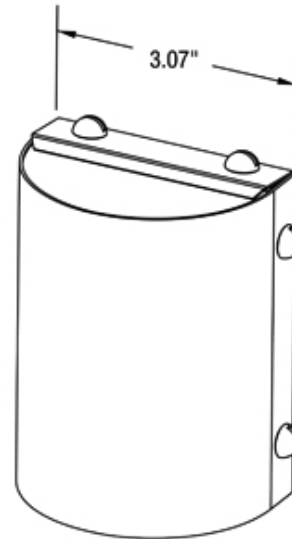

Job Name:

Job Type:

Comments:

Quantity:

Product Number: 91363-147

Specification Images

91363-147 - Orion Wall Light, 12v

**Collections:** Meridian (Primary)  
Orion Series

**UPC #:** 785652146145

**Product Type:** Landscape Light

**Finish:** Weathered Brass (147)

Features:

Lifetime Warranty

Dimensions:

**Width:** 3 3/32"

**Wire:** 300" (color/Brown)

English (Orion 4)

Replacement Bulb Data:

Product #	Type	Base	Watts	Watts Consumed	Volts	Hours	Lumens	Temp (°K)	CRI
97065	T-3	G4 Bi-Pin	20	20	12v	10000	320	2850	

Shipping Information

Package Type	Quantity	UPC	Length	Width	Height	Cube	Weight	UPS Ship	Label
Individual	1	785652146145						Yes	